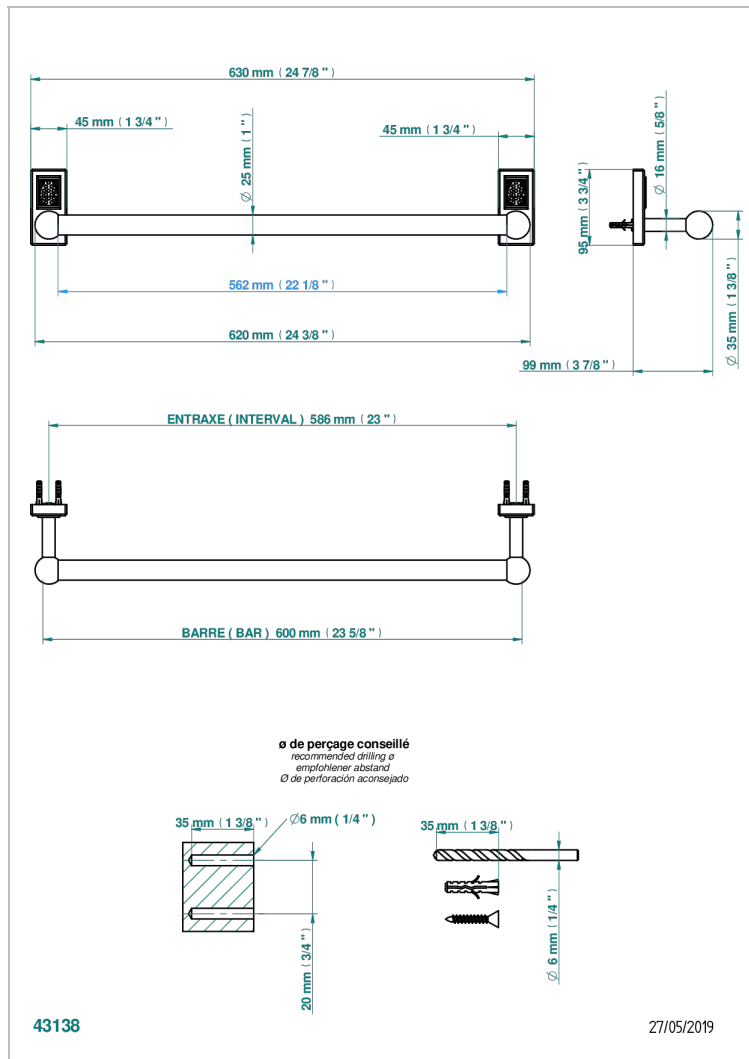

METROPOLIS CLEAR CRYSTAL WITH LEVER HANDLES

A2B-526/60

Towel bar, 24" long

CHARACTERISTIC

- Métropolis Clear crystal with lever handles
- Towel bar, 24" long

AVAILABLE FINITIONS

Black ceram - D30
Blush PVD - H62
Brass color PVD - H49
Brown bronze color PVD - F33
Chrome polished - A02
Chrome polished / gold polished - G02