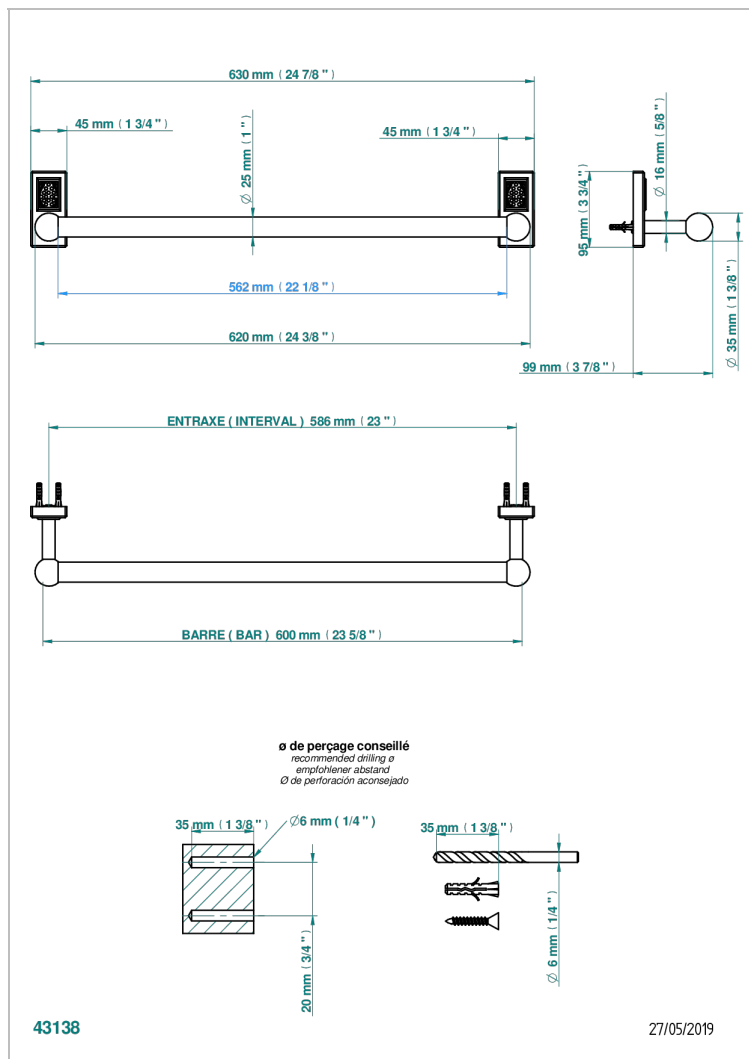

METROPOLIS CLEAR CRYSTAL WITH LEVER

A2B-526/60

Bath towel holder, length: 600 mm

CHARACTERISTIC

- Métropolis Clear crystal with lever
- Bath towel holder, length: 600 mm

AVAILABLE FINITIONS

Antique nickel - H28
Black ceram - D30
Blush PVD - H62
Brass color PVD - H49
Brown bronze color PVD - F33
Gold color PVD - H52