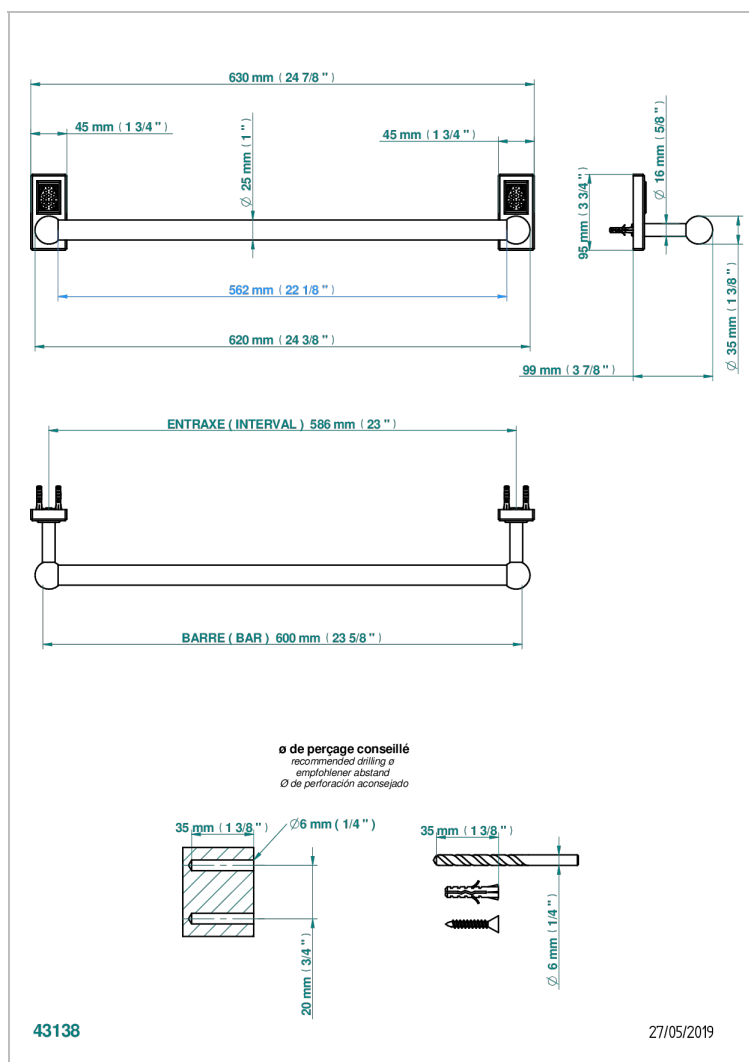

METROPOLIS CLEAR CRYSTAL WITH LEVER

A2B-526/60

Bath towel holder, length: 600 mm

CHARACTERISTIC

- Métropolis Clear crystal with lever
- Bath towel holder, length: 600 mm

AVAILABLE FINITIONS

Antique nickel - H28
Black ceram - D30
Blush PVD - H62
Brass color PVD - H49
Brown bronze color PVD - F33
Gold color PVD - H52