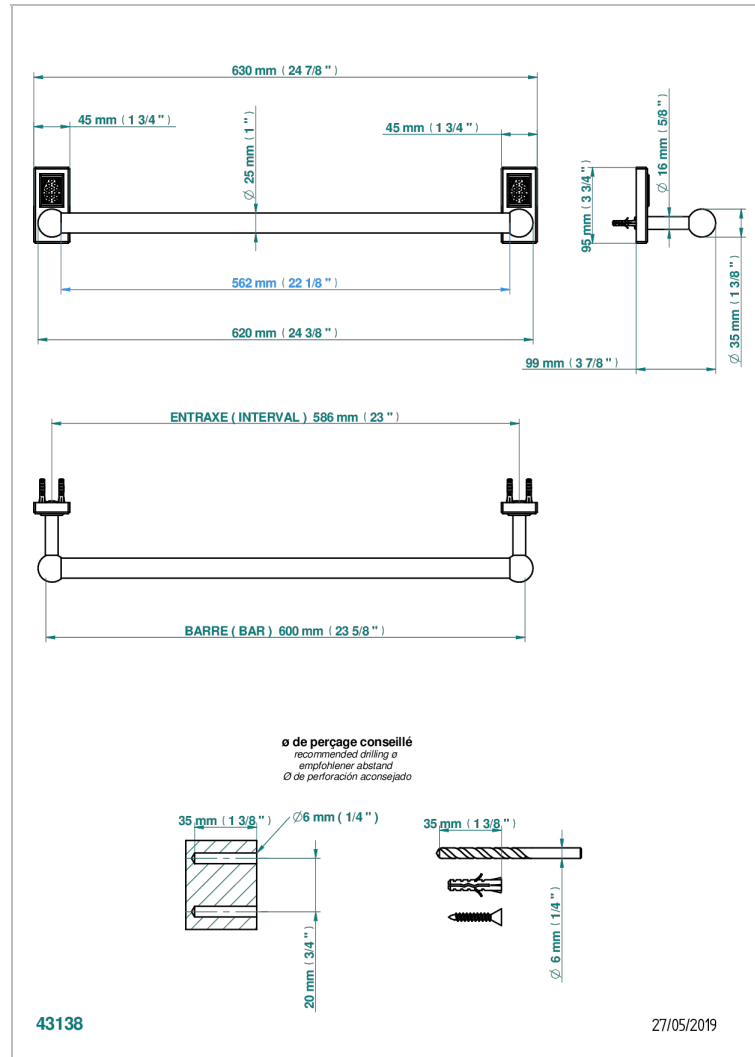

# METROPOLIS CRISTAL CLARO

A2A-526/60

Bath towel holder, length: 600 mm

THG<sup>®</sup>  
PARIS

## CARACTERÍSTICAS

- Métropolis cristal claro
- Bath towel holder, length: 600 mm