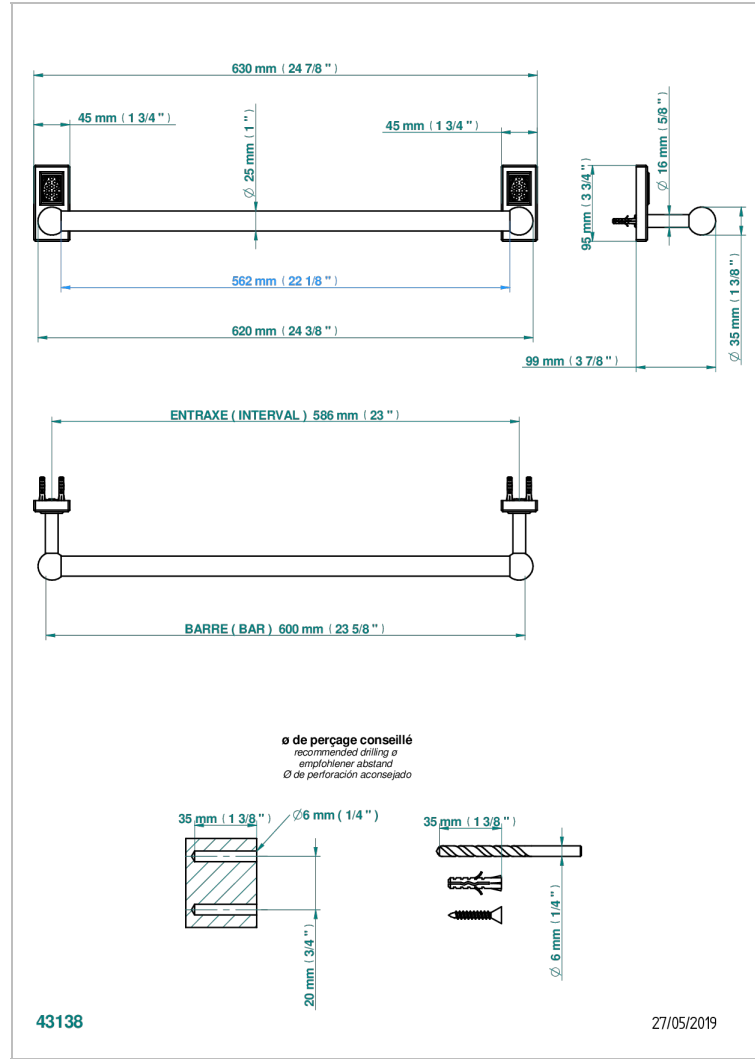

METROPOLIS CLEAR CRYSTAL

A2A-526/60

Bath towel holder, length: 600 mm

CHARACTERISTIC

- Métropolis Clear crystal
- Bath towel holder, length: 600 mm

AVAILABLE FINITIONS

Antique nickel - H28
Black ceram - D30
Blush PVD - H62
Brass color PVD - H49
Brown bronze color PVD - F33
Gold color PVD - H52