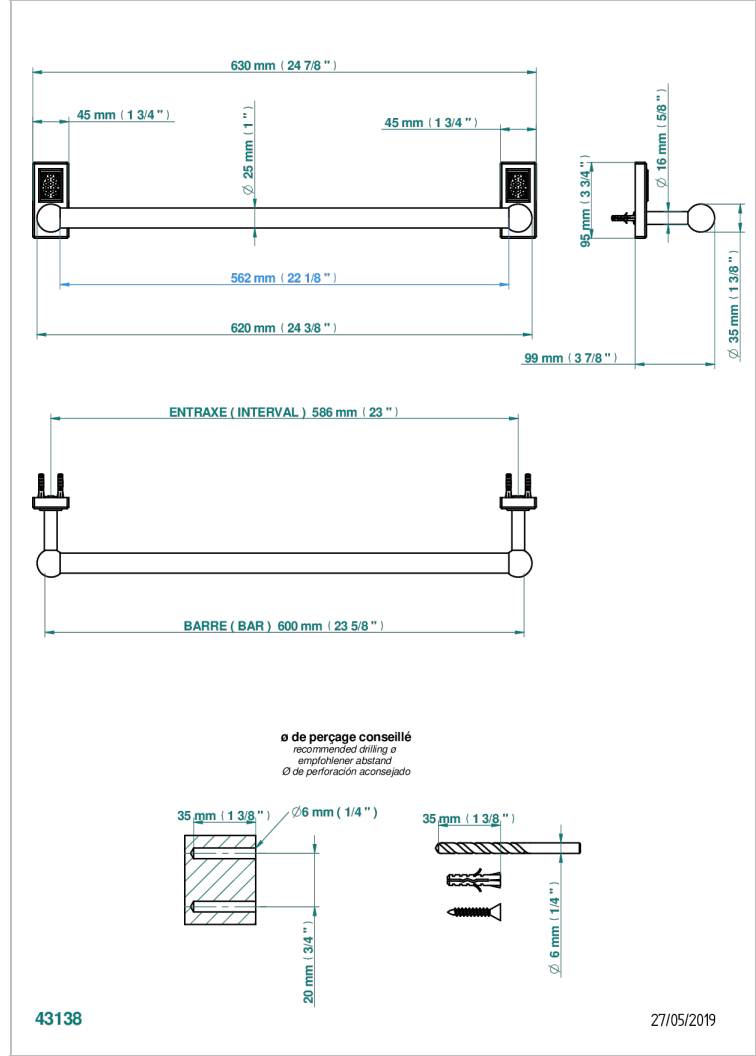

# METROPOLIS CLEAR CRYSTAL

A2A-526/60

Bath towel holder, length: 600 mm

## CHARACTERISTIC

- Métropolis Clear crystal
- Bath towel holder, length: 600 mm