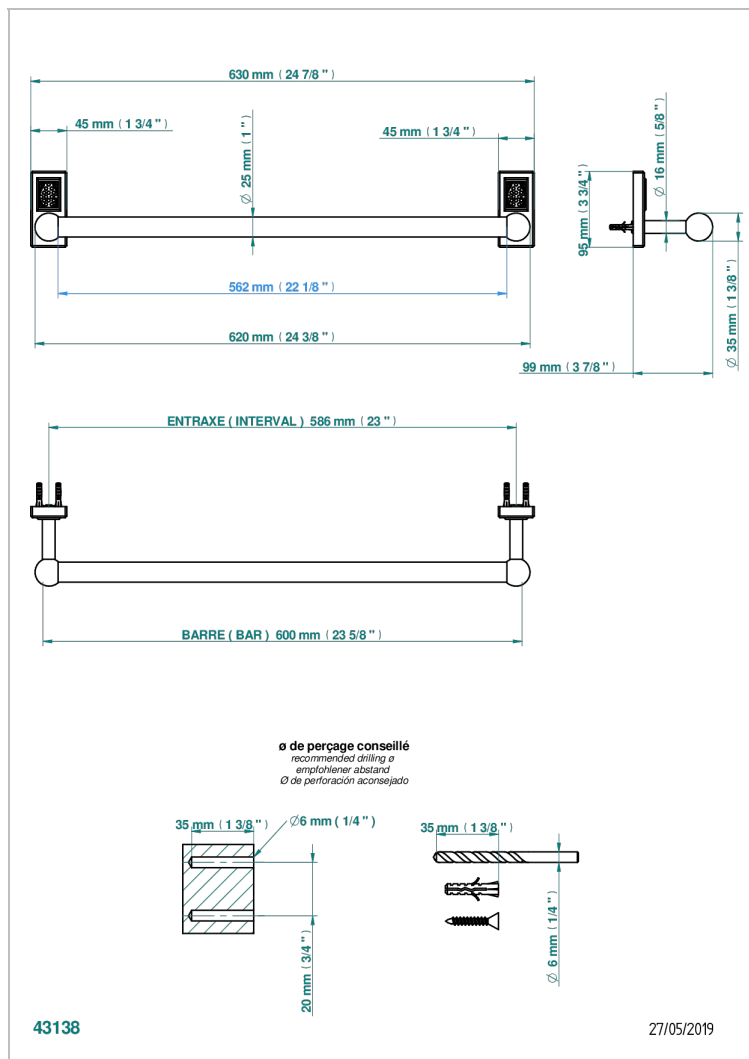

# METROPOLIS CRISTAL CLARO

A2A-526/60

Bath towel holder, length: 600 mm

THG<sup>®</sup>  
PARIS

## CARACTERÍSTICAS

- Métropolis cristal claro
- Bath towel holder, length: 600 mm