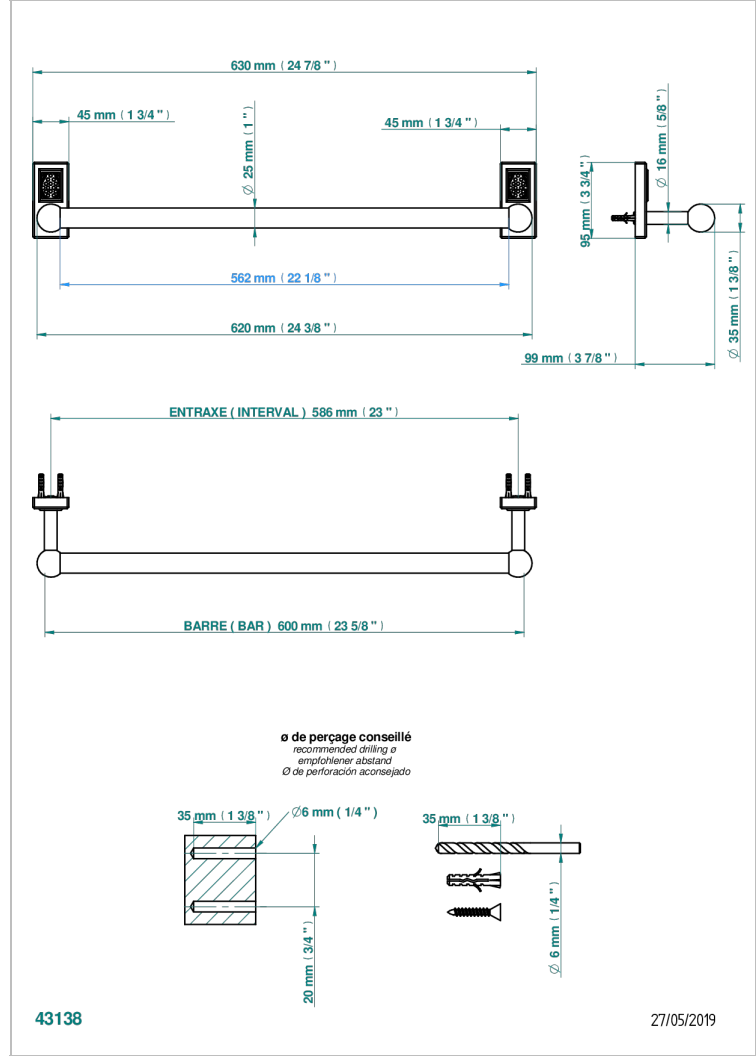

METROPOLIS CLEAR CRYSTAL

A2A-526/60

Bath towel holder, length: 600 mm

CHARACTERISTIC

- Métropolis Clear crystal
- Bath towel holder, length: 600 mm

AVAILABLE FINITIONS

Antique nickel - H28
Black ceram - D30
Blush PVD - H62
Brass color PVD - H49
Brown bronze color PVD - F33
Gold color PVD - H52