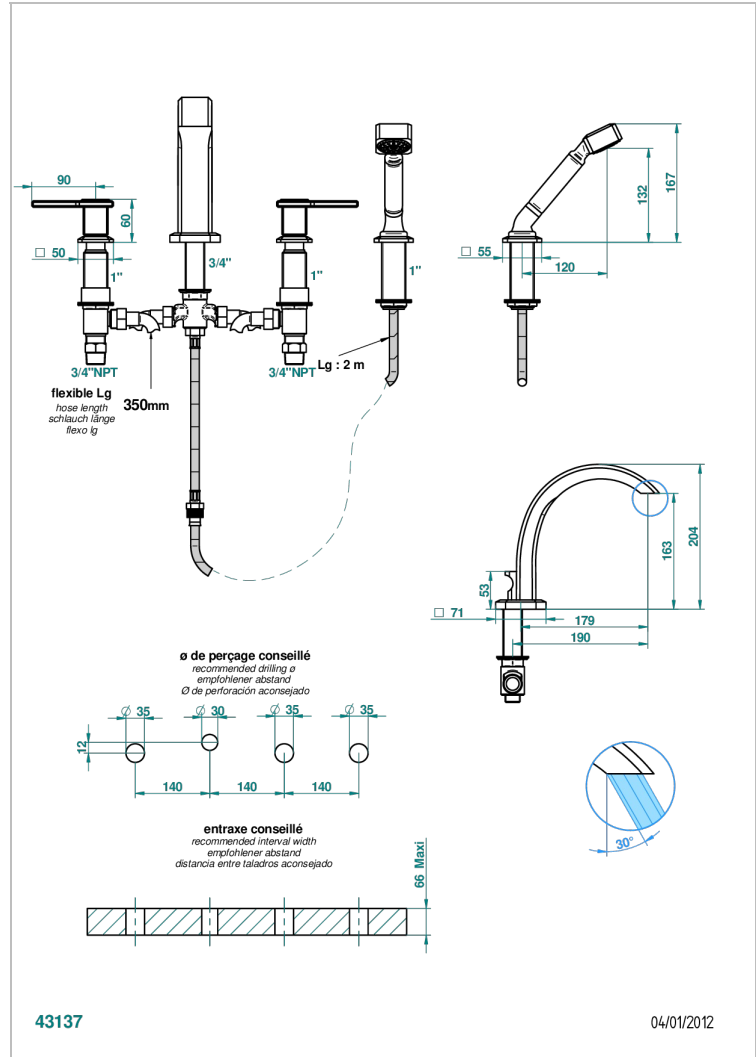

METROPOLIS CLEAR CRYSTAL WITH LEVER HANDLES

A2B-112BGUS

Roman tub set with diverter spout and handshower, 3/4" valves

CHARACTERISTIC

- ASME : ASME A112.18.1-2011/CSA B125.1-11

STANDARDS

AVAILABLE FINITIONS

Black ceram - D30
Blush PVD - H62
Brass color PVD - H49
Brown bronze color PVD - F33
Chrome polished - A02
Chrome polished / gold polished - G02

Gold color PVD - H52
Gold mat - F07
Gold polished - F01
Graphite PVD - H64
Matt Umber PVD - H67
Matt blush PVD - H60

Matt brass color PVD - H50
Matt brown bronze color PVD - F34
Matt chrome (American satin) - C02
Matt gold color PVD - H53
Matt graphite PVD - H65
Matt nickel (American satin) - C01

Matt nickel color PVD - H56
Nickel antique / Sovereign - H28
Nickel color PVD - H55
Nickel polished - B01
Soft gold - F30
Soft matt gold - F31

Umber PVD - H66