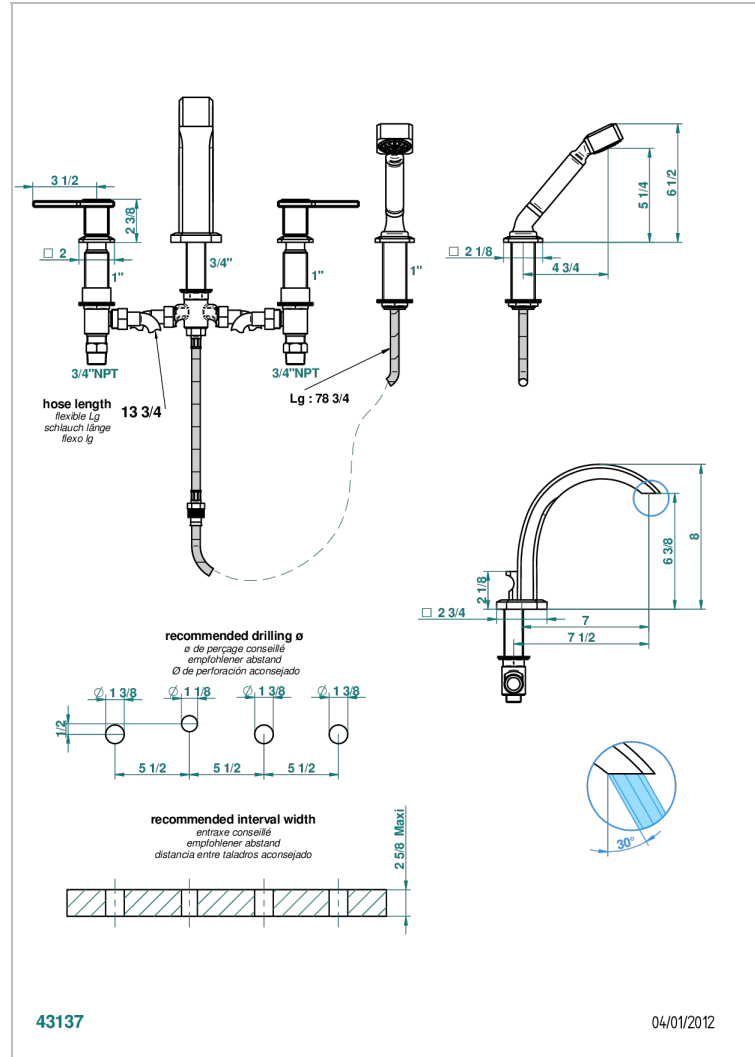

METROPOLIS CLEAR CRYSTAL WITH LEVER HANDLES

A2B-112BGUS

Roman tub set with diverter spout and handshower, 3/4" valves

CHARACTERISTIC

- ASME : ASME A112.18.1-2011/CSA B125.1-11

STANDARDS

AVAILABLE FINITIONS

Black ceram - D30

Matt nickel (American satin) - C01

Matt nickel color PVD - H56

Nickel antique / Sovereign - H28

Nickel color PVD - H55

Nickel polished - B01

Soft gold - F30

Soft matt gold - F31

Umber PVD - H66