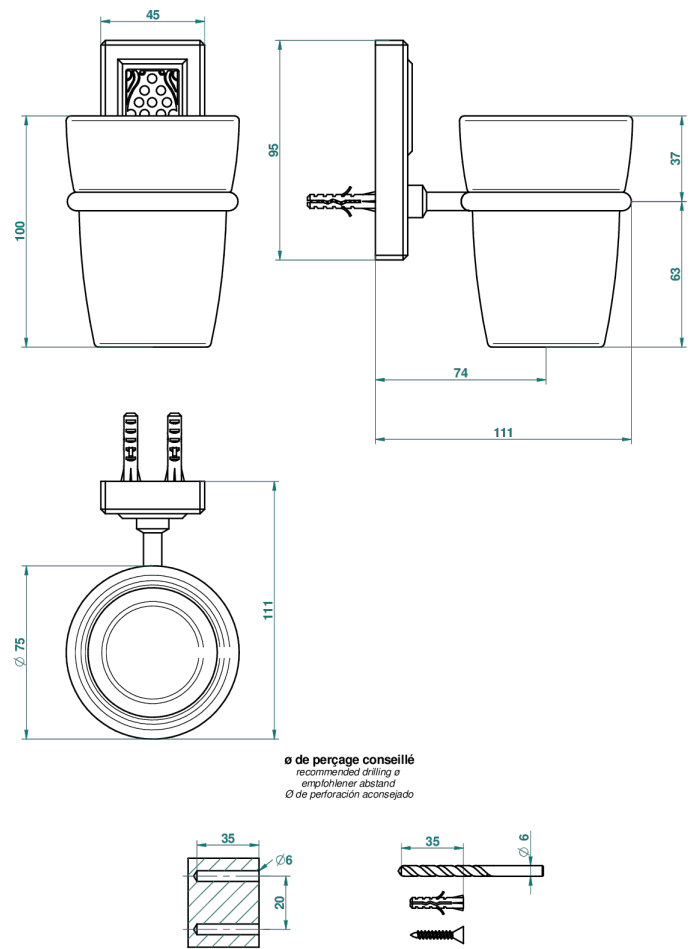

# METROPOLIS BLACK CRYSTAL WITH LEVER HANDLES

A2M-536

Tumbler holder, wall mounted

43118

28/12/2017

## CHARACTERISTIC

- Métropolis Black crystal with lever handles
- Tumbler holder, wall mounted