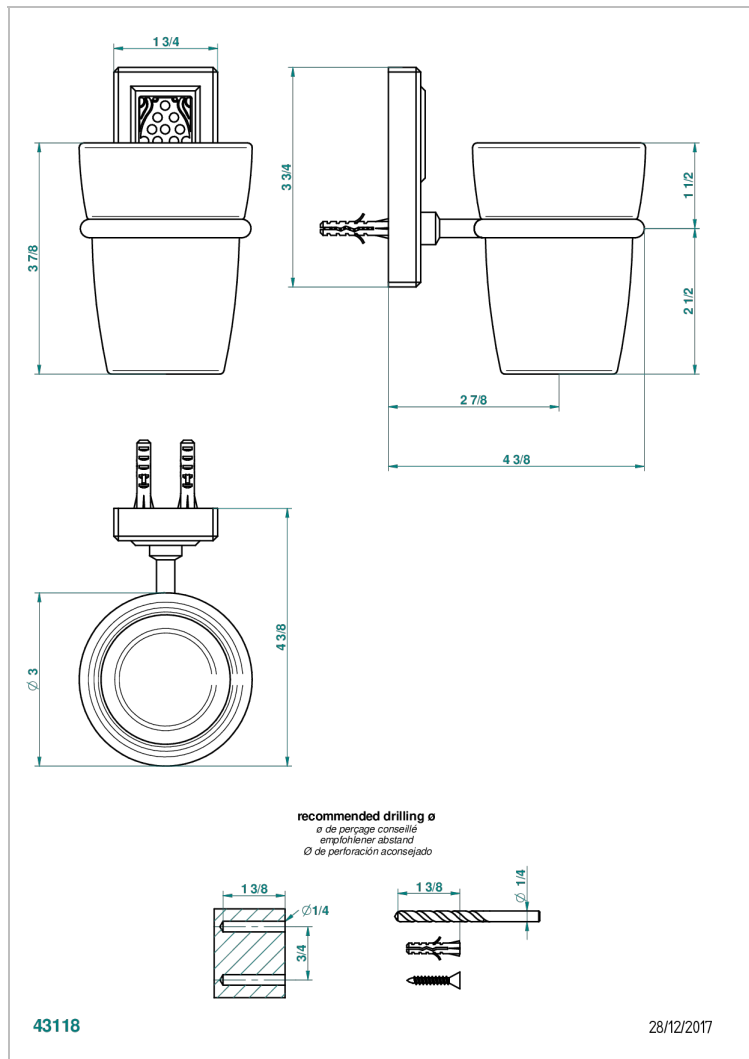

# METROPOLIS BLACK CRYSTAL WITH LEVER HANDLES

A2M-536

Tumbler holder, wall mounted

## CHARACTERISTIC

- Métropolis Black crystal with lever handles
- Tumbler holder, wall mounted