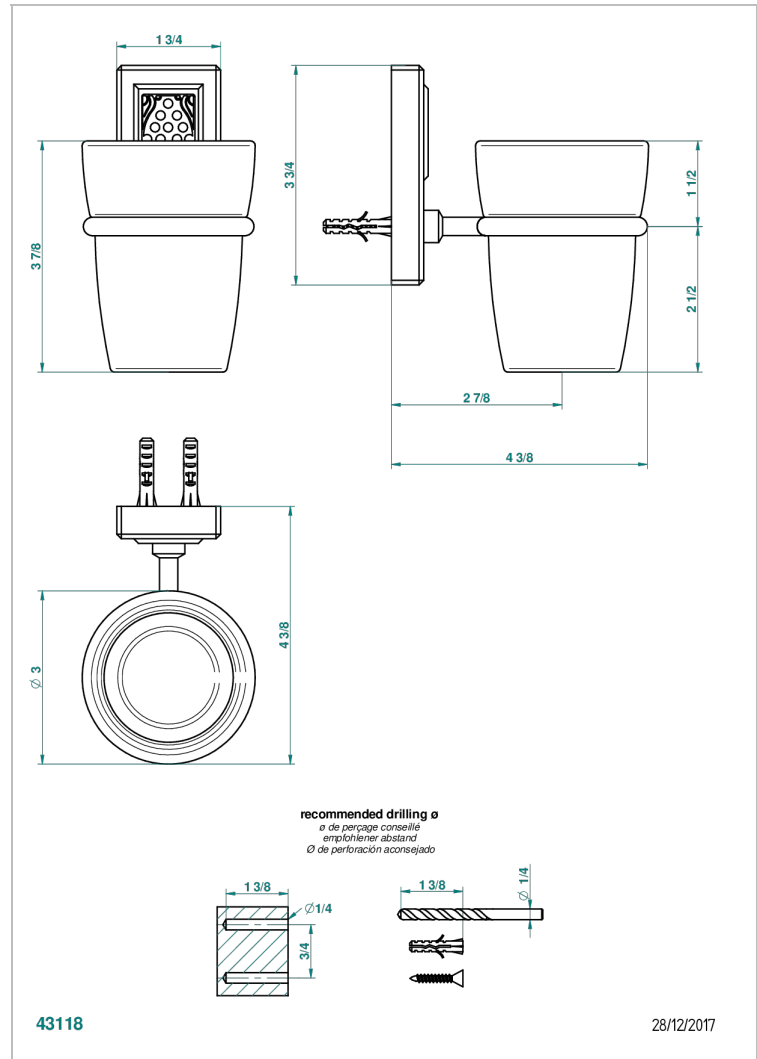

METROPOLIS BLACK CRYSTAL WITH LEVER

A2M-536

Wall mounted glass tumbler and holder

CHARACTERISTIC

- Métropolis Black crystal with lever
- Wall mounted glass tumbler and holder

AVAILABLE FINITIONS

Antique nickel - H28
 Black ceram - D30
 Blush PVD - H62
 Brass color PVD - H49
 Brown bronze color PVD - F33
 Gold color PVD - H52