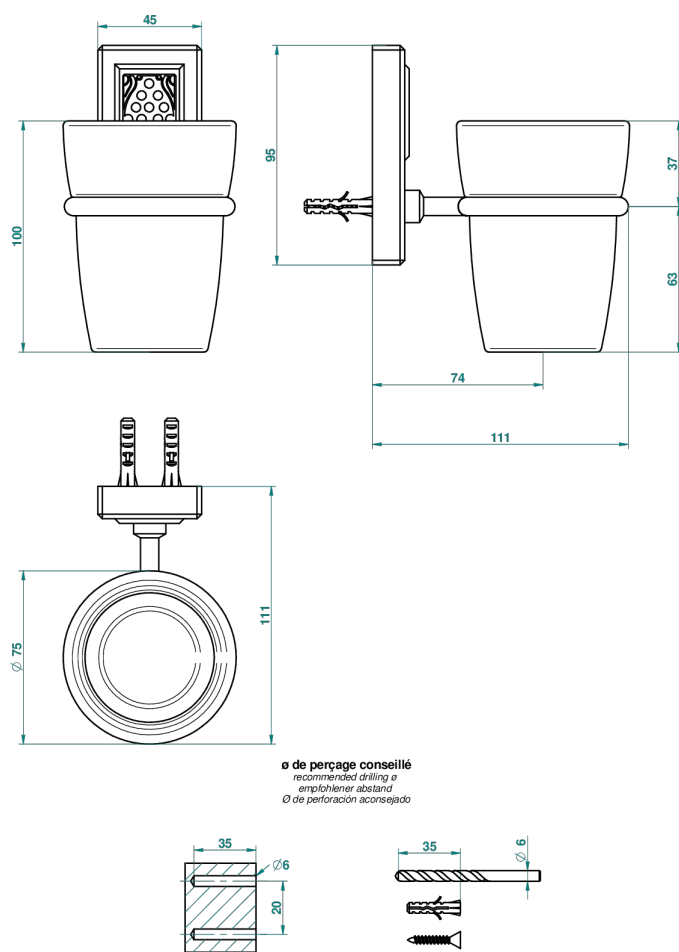

# METROPOLIS BLACK CRYSTAL WITH LEVER

A2M-536

Wall mounted glass tumbler and holder

43118

28/12/2017

## CHARACTERISTIC

- Métropolis Black crystal with lever
- Wall mounted glass tumbler and holder