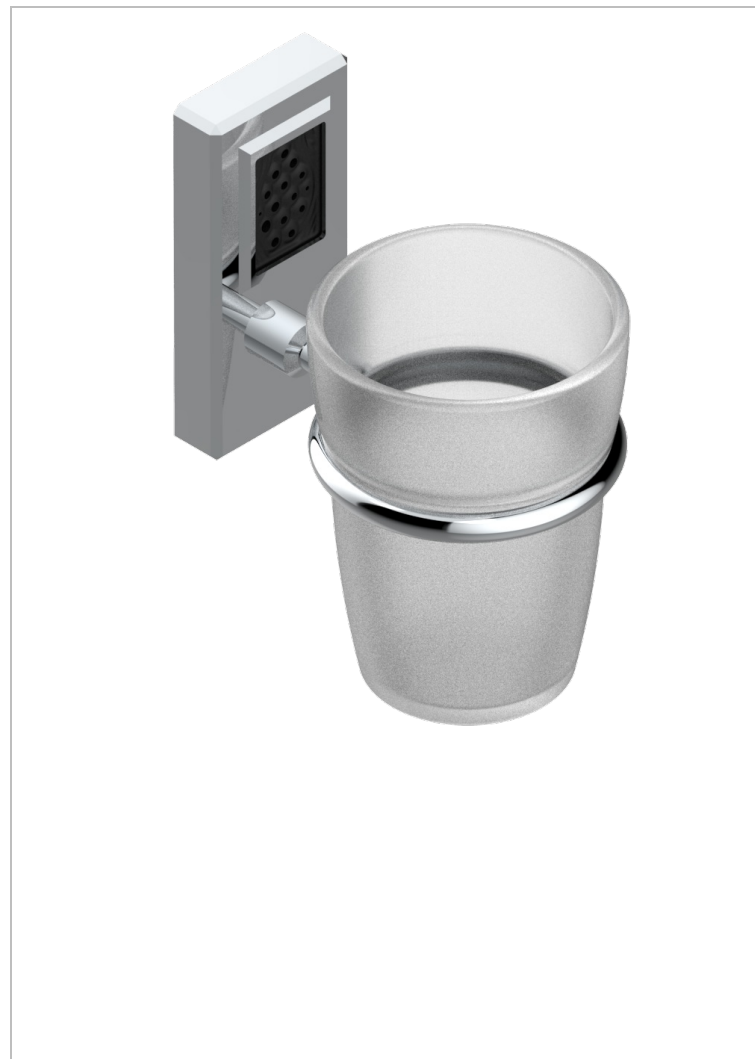

METROPOLIS BLACK CRYSTAL WITH LEVER

A2M-536

Wall mounted glass tumbler and holder

CHARACTERISTIC

- Métropolis Black crystal with lever
- Wall mounted glass tumbler and holder

AVAILABLE FINITIONS

Antique nickel - H28
 Black ceram - D30
 Blush PVD - H62
 Brass color PVD - H49
 Brown bronze color PVD - F33
 Gold color PVD - H52

Graphite PVD - H64
 Matt Umber PVD - H67
 Matt blush PVD - H60
 Matt brass color PVD - H50
 Matt brown bronze color PVD - F34
 Matt chrome - C02

Matt gold - F07
 Matt gold color PVD - H53
 Matt graphite PVD - H65
 Matt nickel (color finish) - C01
 Matt nickel color PVD - H56
 Nickel color PVD - H55