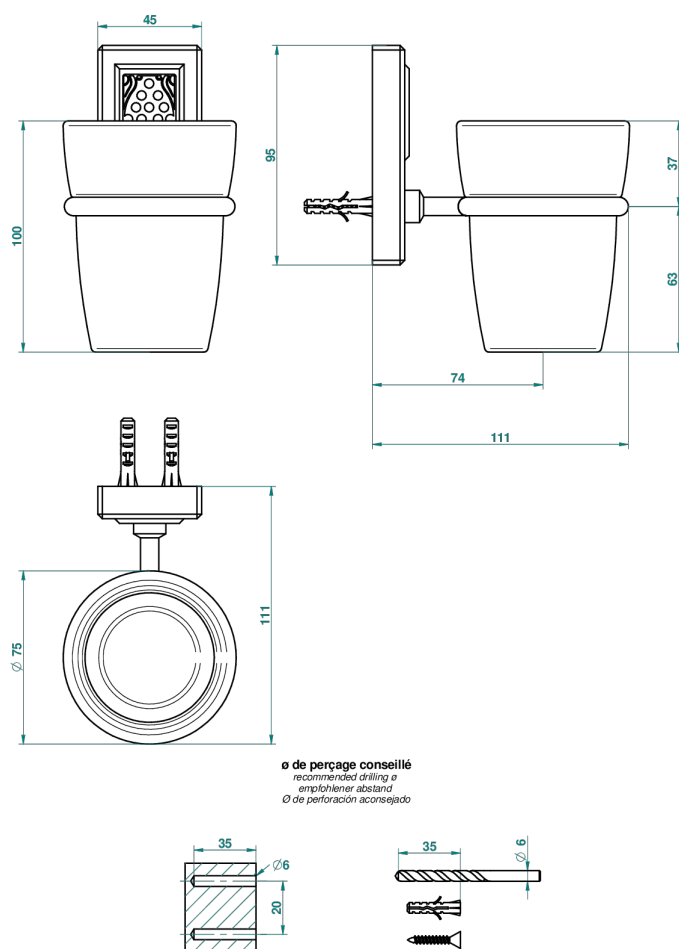

METROPOLIS BLACK CRYSTAL WITH LEVER

A2M-536

Wall mounted glass tumbler and holder

43118

28/12/2017

CHARACTERISTIC

- Métropolis Black crystal with lever
- Wall mounted glass tumbler and holder

AVAILABLE FINITIONS