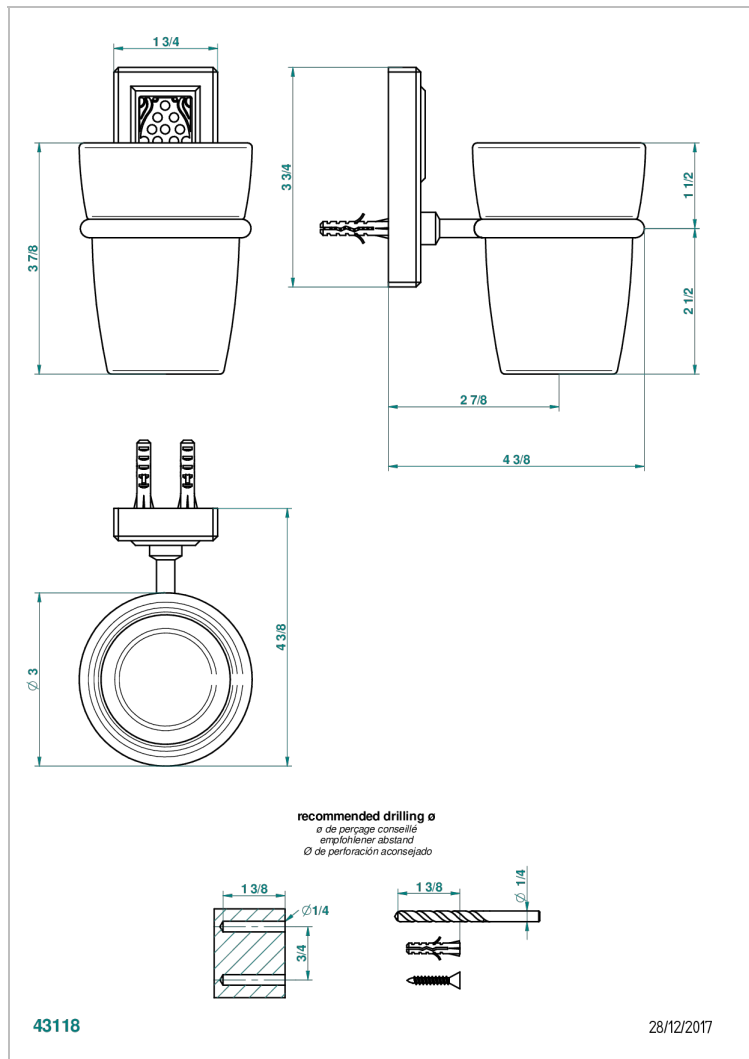

METROPOLIS BLACK CRYSTAL WITH LEVER

A2M-536

Wall mounted glass tumbler and holder

CHARACTERISTIC

- Métropolis Black crystal with lever
- Wall mounted glass tumbler and holder

AVAILABLE FINITIONS

Antique nickel - H28
 Black ceram - D30
 Blush PVD - H62
 Brass color PVD - H49
 Brown bronze color PVD - F33
 Gold color PVD - H52