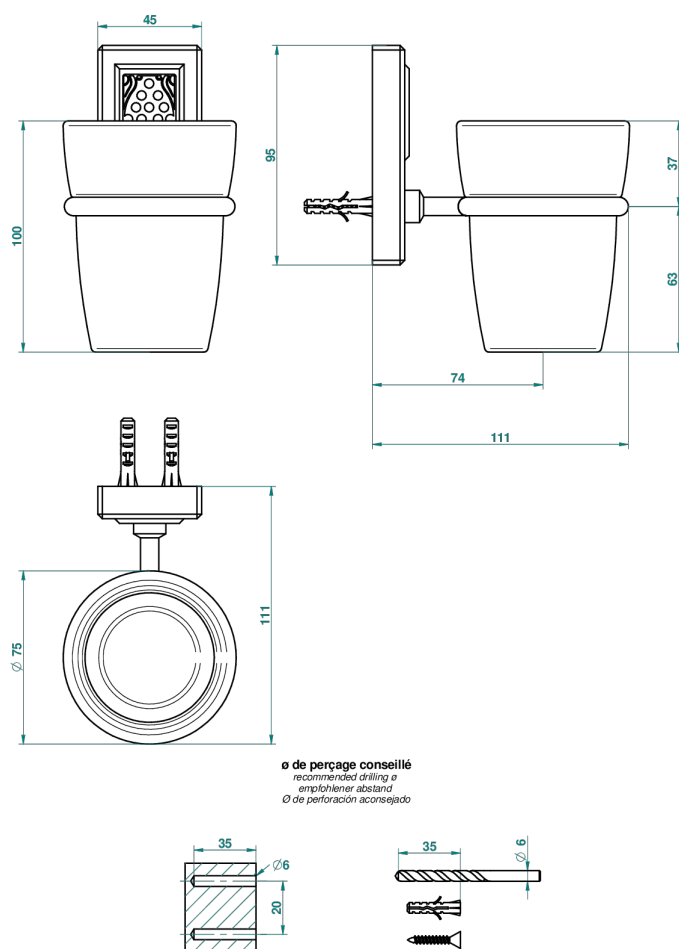

METROPOLIS BLACK CRYSTAL

A2L-536

Tumbler holder, wall mounted

43118

28/12/2017

CHARACTERISTIC

- Métropolis Black crystal
- Tumbler holder, wall mounted

AVAILABLE FINITIONS