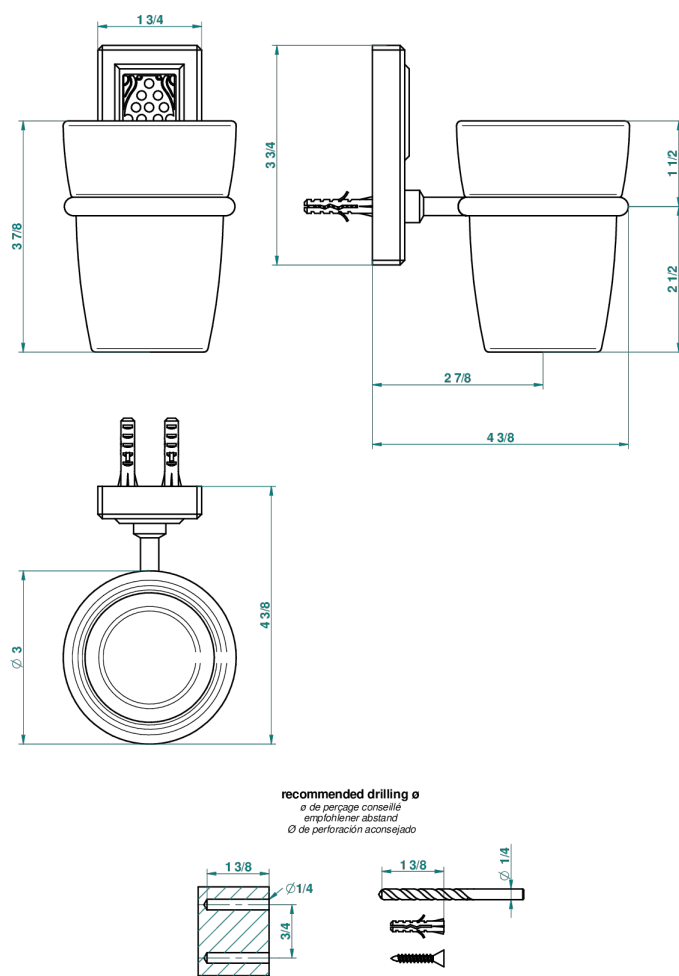

METROPOLIS BLACK CRYSTAL

A2L-536

Tumbler holder, wall mounted

43118

28/12/2017

CHARACTERISTIC

- Métropolis Black crystal
- Tumbler holder, wall mounted

AVAILABLE FINITIONS