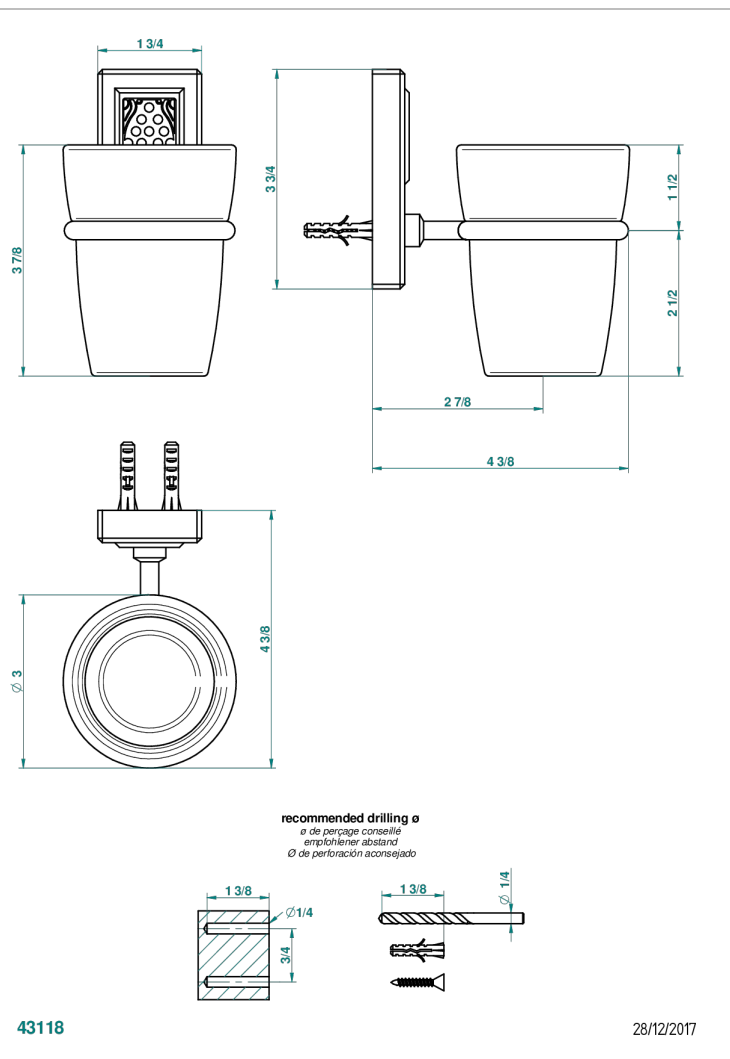

METROPOLIS BLACK CRYSTAL

A2L-536

Wall mounted glass tumbler and holder

CHARACTERISTIC

- Métropolis Black crystal
- Wall mounted glass tumbler and holder

AVAILABLE FINITIONS

Antique nickel - H28
 Black ceram - D30
 Blush PVD - H62
 Brass color PVD - H49
 Brown bronze color PVD - F33
 Gold color PVD - H52