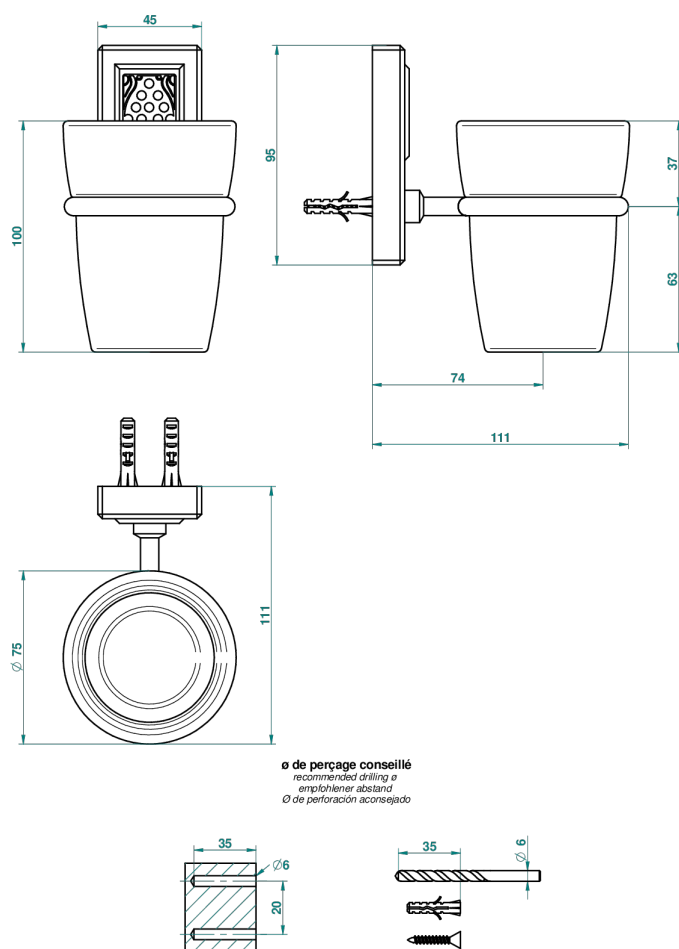

METROPOLIS BLACK CRYSTAL

A2L-536

Wall mounted glass tumbler and holder

43118

28/12/2017

CHARACTERISTIC

- Métropolis Black crystal
- Wall mounted glass tumbler and holder

AVAILABLE FINITIONS