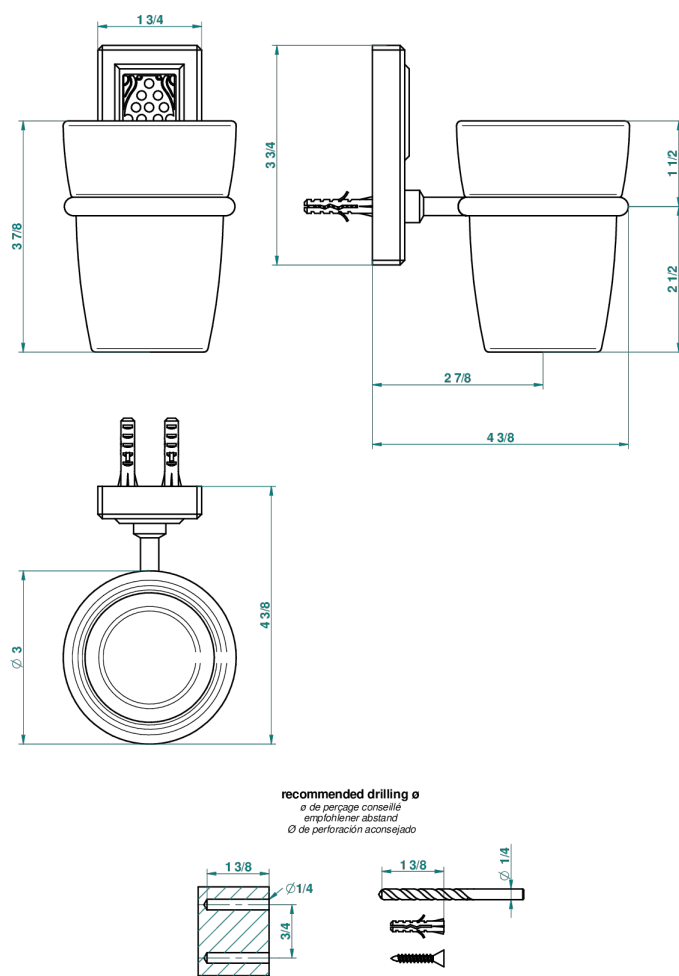

# METROPOLIS BLACK CRYSTAL

A2L-536

Wall mounted glass tumbler and holder

43118

28/12/2017

## CHARACTERISTIC

- Métropolis Black crystal
- Wall mounted glass tumbler and holder