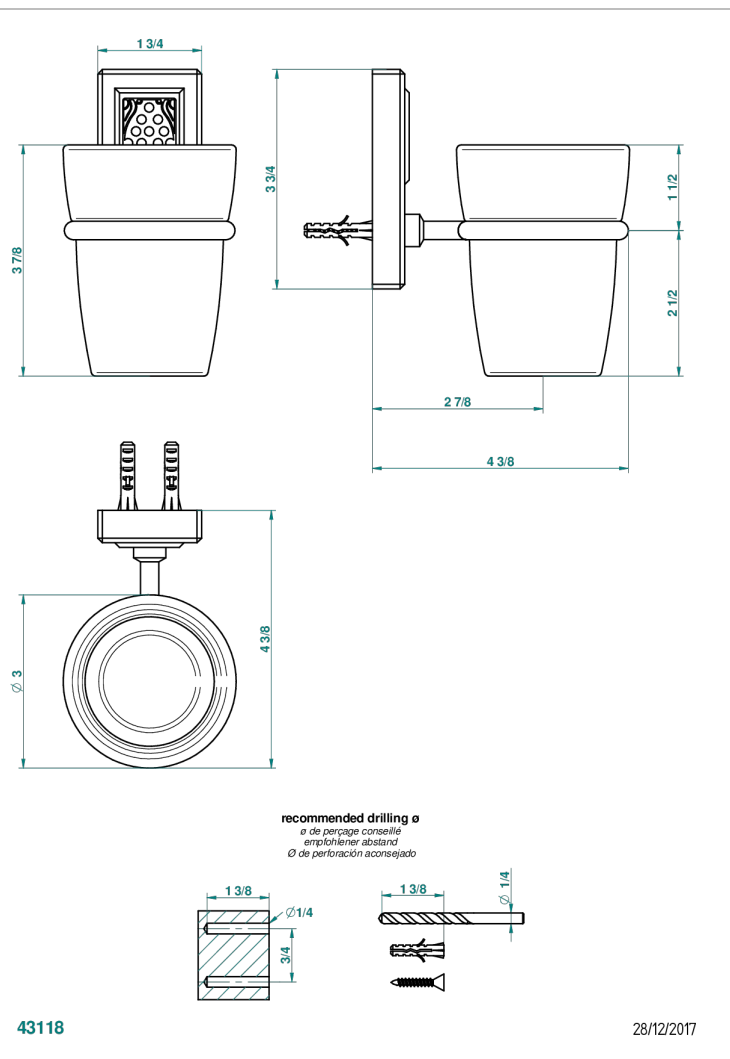

# METROPOLIS BLACK CRYSTAL

A2L-536

Wall mounted glass tumbler and holder

## CHARACTERISTIC

- Métropolis Black crystal
- Wall mounted glass tumbler and holder