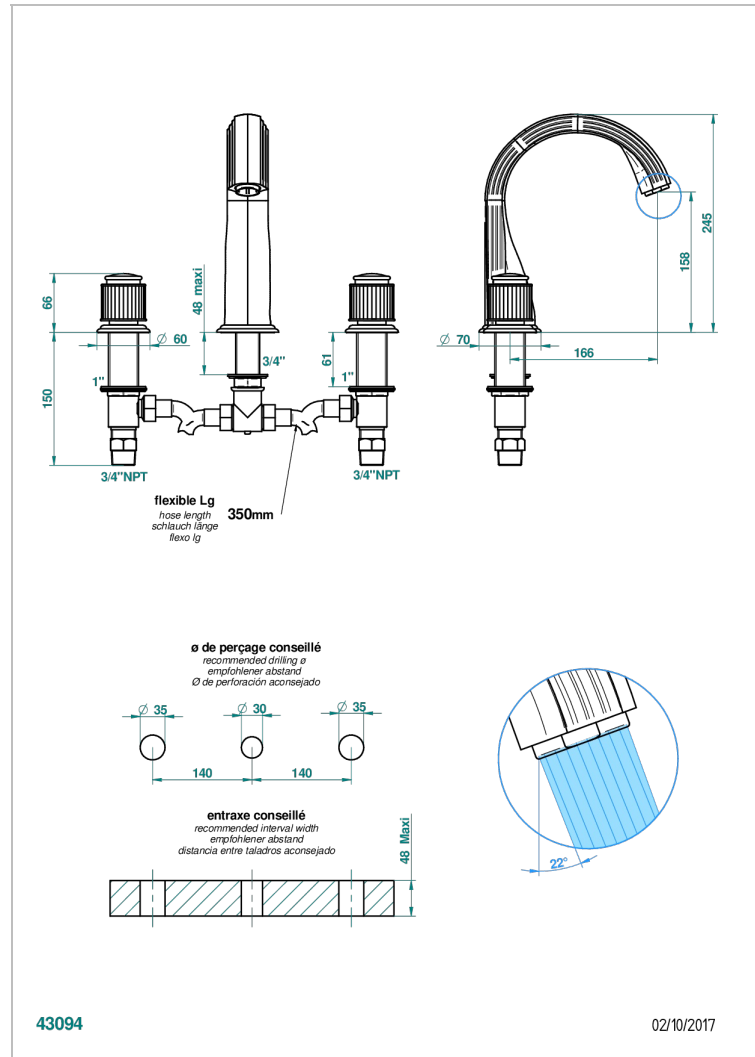

JAIPUR BLACK ONYX

A9C-25SGUS

Roman tub set with 3/4" valves

CHARACTERISTIC

- Jaipur Black Onyx
- Roman tub set with 3/4" valves

TECHNICAL SPECS

- Recommandé : 3 bars (max. 5 bars) - Advised : 43,5 psi (max. 72 psi)
- Bec : 35 l/min à 3 bars
- Spout : 9.26 gpm at 43.5 psi