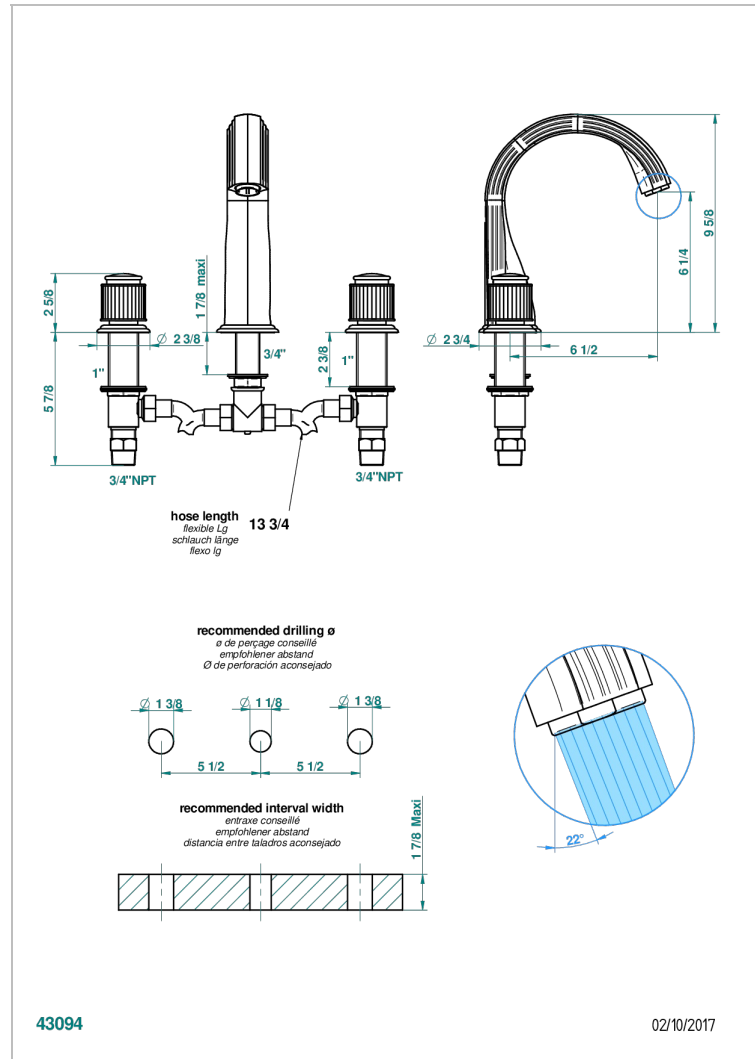

JAIPUR BLACK ONYX

A9C-25SGUS

Roman tub set with 3/4" valves

CHARACTERISTIC

- Jaipur Black Onyx
- Roman tub set with 3/4" valves

TECHNICAL SPECS

- Recommandé : 3 bars (max. 5 bars) - Advised : 43,5 psi (max. 72 psi)
- Bec : 35 l/min à 3 bars
- Spout : 9.26 gpm at 43.5 psi