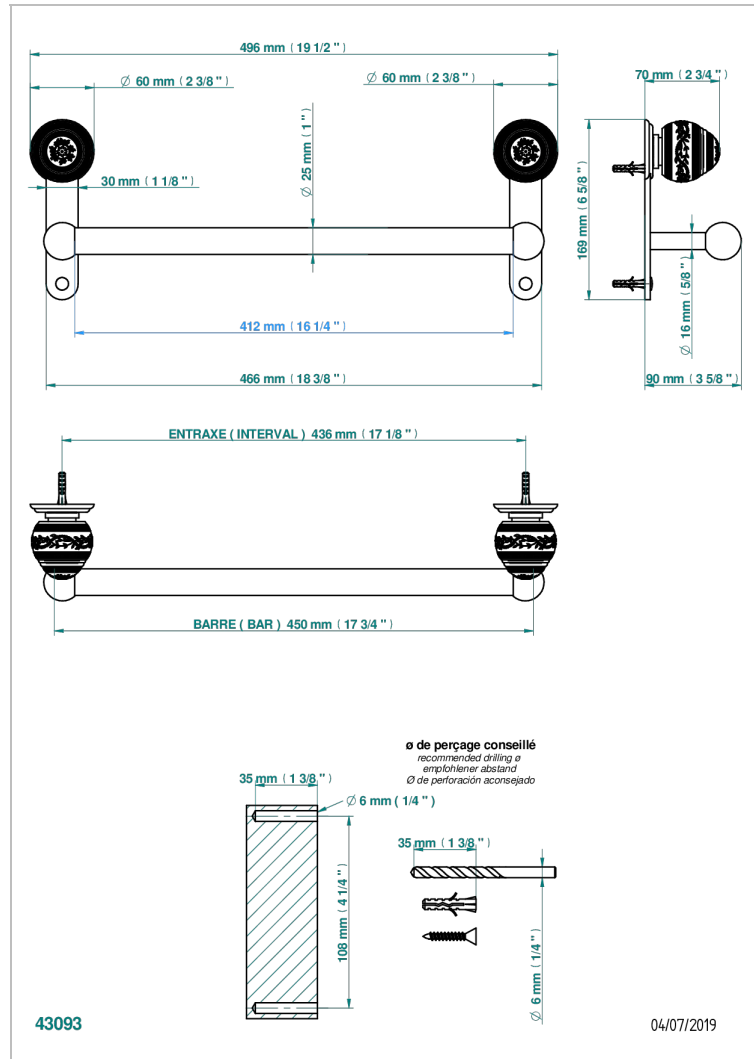

MARQUISE GOLD DECOR

A7F-526/45

Bath towel holder, length: 450 mm

CHARACTERISTIC

- Marquise Gold decor
- Bath towel holder, length: 450 mm

AVAILABLE FINITIONS

Antique nickel - H28
Black ceram - D30
Blush PVD - H62
Brass color PVD - H49
Brown bronze color PVD - F33
Gold color PVD - H52