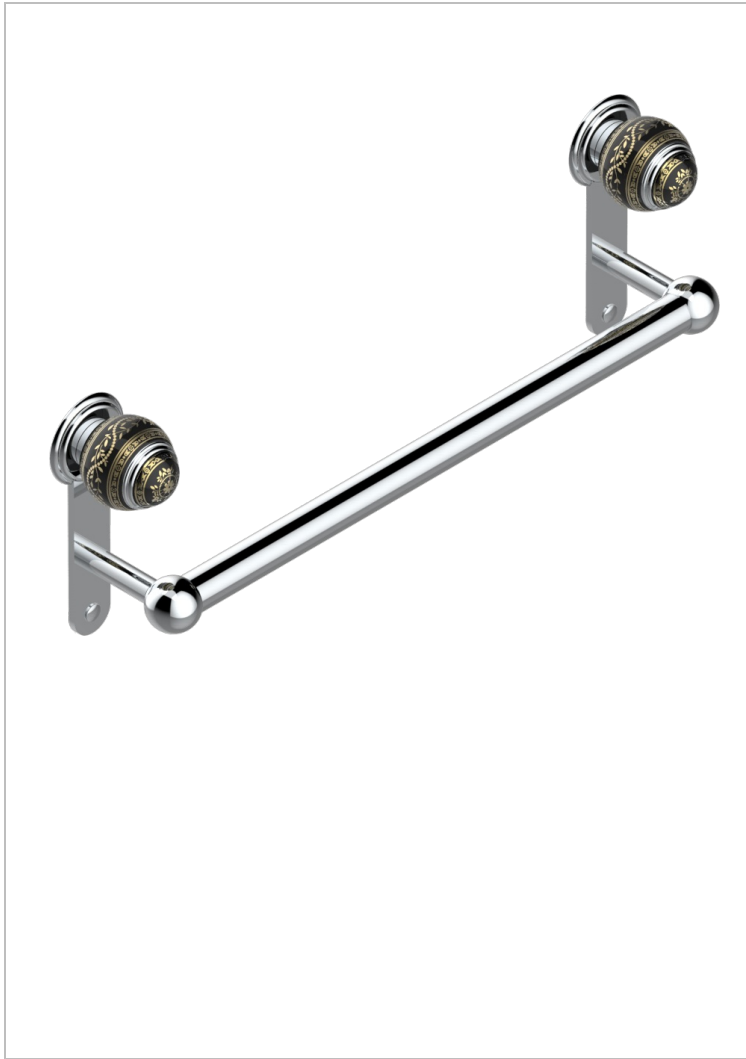

# MARQUISE GOLD DECOR

A7F-526/45

Bath towel holder, length: 450 mm

## CHARACTERISTIC

- Marquise Gold decor
- Bath towel holder, length: 450 mm

## AVAILABLE FINITIONS

Antique nickel - H28  
Black ceram - D30  
Blush PVD - H62  
Brass color PVD - H49  
Brown bronze color PVD - F33  
Gold color PVD - H52

Graphite PVD - H64  
Lacquered light bronze - D01  
Matt Umber PVD - H67  
Matt blush PVD - H60  
Matt brass color PVD - H50  
Matt brown bronze color PVD - F34