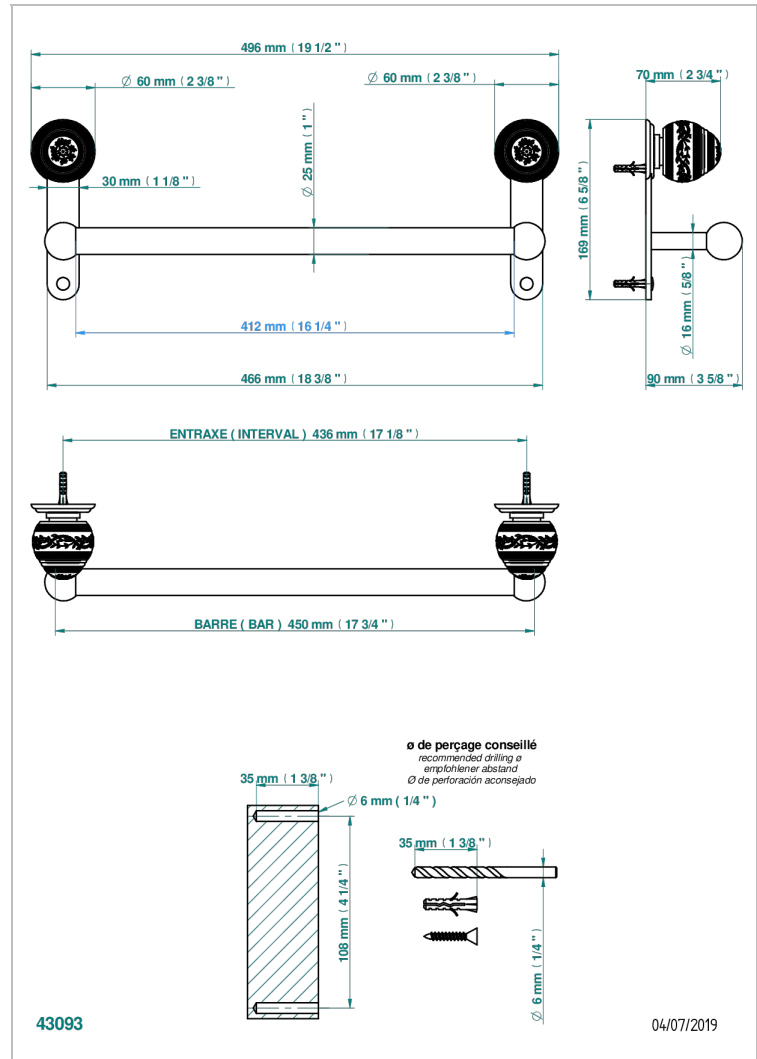

# MARQUISE GOLD DECOR

A7F-526/45

Bath towel holder, length: 450 mm

## CHARACTERISTIC

- Marquise Gold decor
- Bath towel holder, length: 450 mm