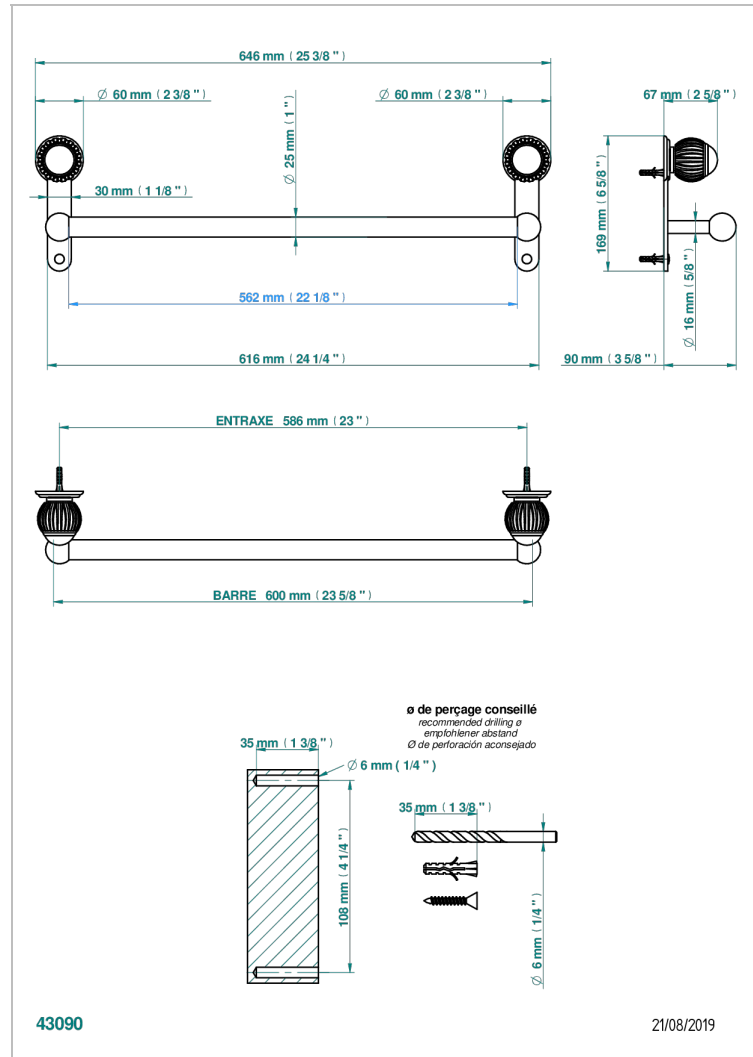

# VOGUE JASPE ROJO

A8N-526/60

Bath towel holder, length: 600 mm

THG<sup>®</sup>  
PARIS

## CARACTERÍSTICAS

- Vogue Jaspe rojo
- Bath towel holder, length: 600 mm