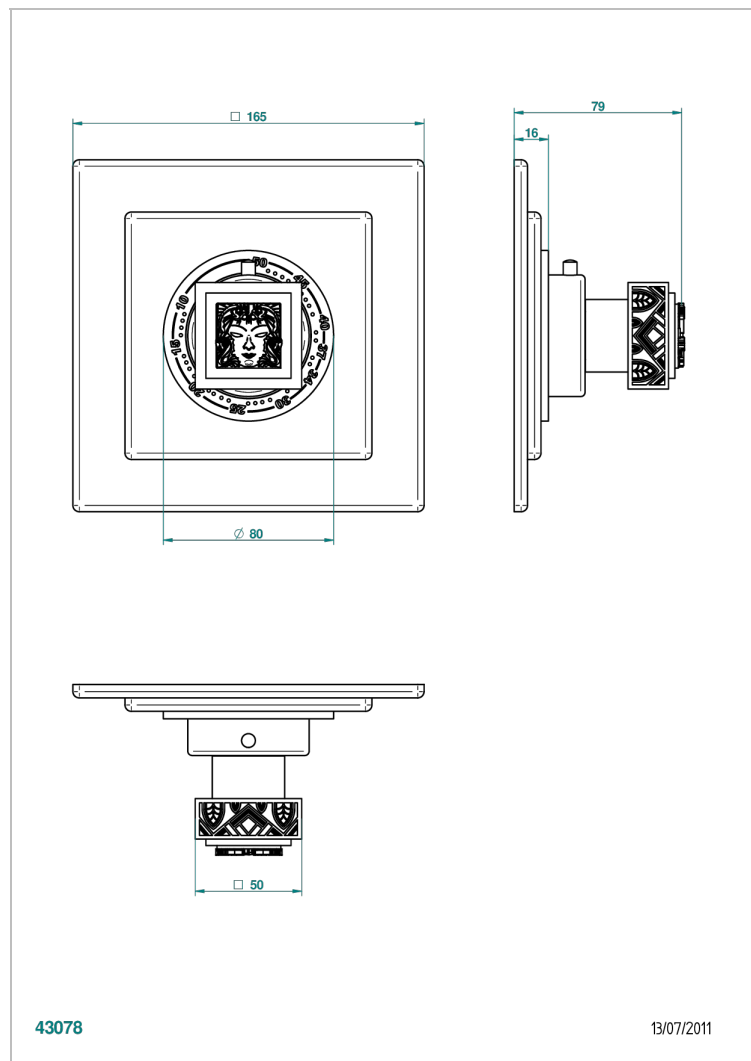

# MASQUE DE FEMME SOLAIRE

A2S-15EN16EC

Trim for Eurotherm thermostat n° 8105N, 8200N, 8300

THG<sup>®</sup>  
PARIS

## CHARACTERISTIC

- Masque de Femme Solaire
- Trim for Eurotherm thermostat n° 8105N, 8200N, 8300

## RELATED SKU'S

- Ref. G00-8105N 1/2" Eurotherm thermostat, 40 l/min with wax cartridge
- Ref. G00-8200N 3/4" Eurotherm thermostat, 80 l/min