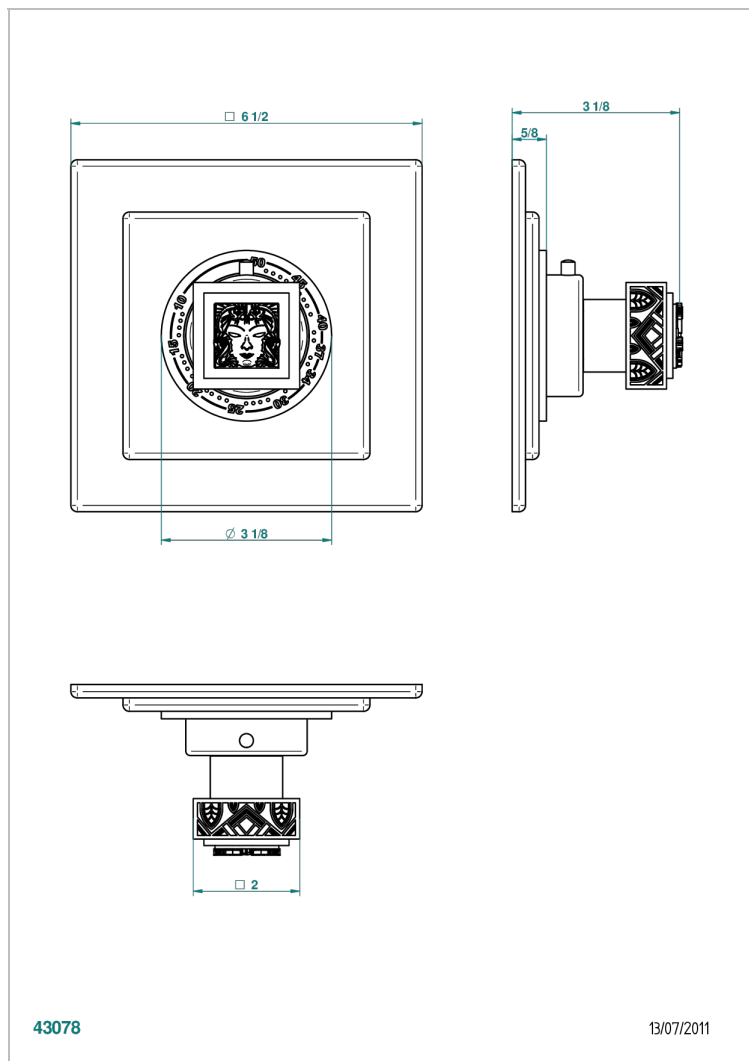

MASQUE DE FEMME SOLAIRE

A2S-15EN16EC

Trim for Eurotherm thermostat n° 8105N, 8200N, 8300

THG[®]
PARIS

CHARACTERISTIC

- Masque de Femme Solaire
- Trim for Eurotherm thermostat n° 8105N, 8200N, 8300

RELATED SKU'S

- Ref. G00-8105N 1/2" Eurotherm thermostat, 40 l/min with wax cartridge
- Ref. G00-8200N 3/4" Eurotherm thermostat, 80 l/min

AVAILABLE FINITIONS

Black ceram - D30
Matt chrome - C02
Matt gold - F07
Matt nickel (color finish) - C01
Polished chrome (color finish) - A02
Polished chrome / Polished gold (color finish) - G02