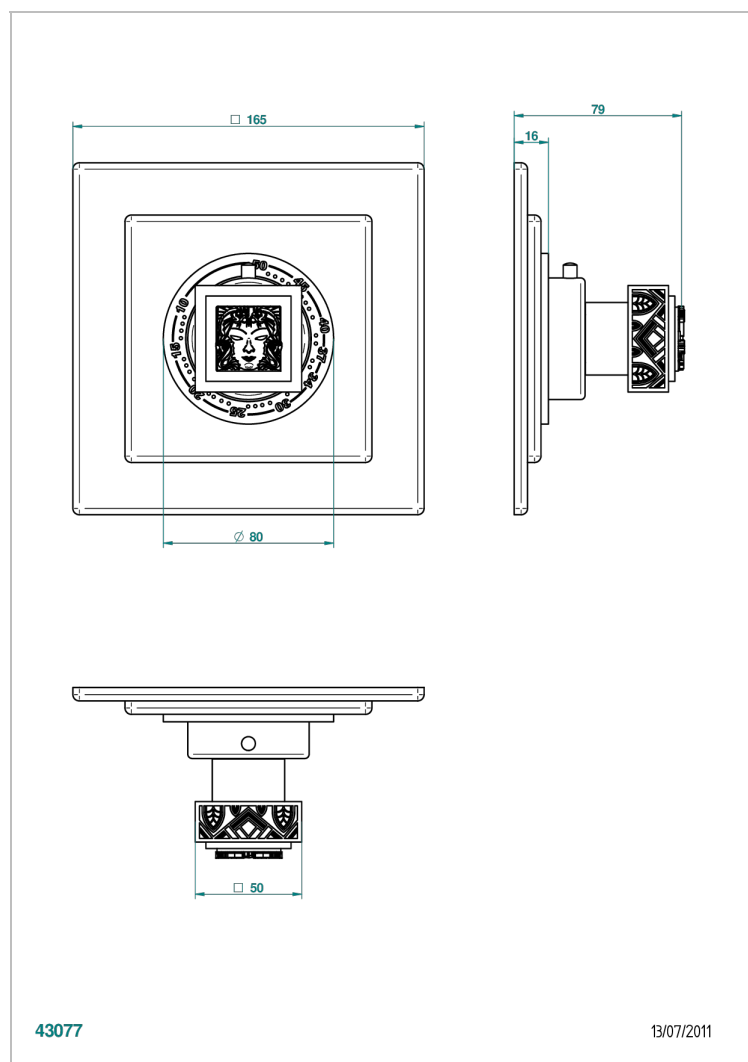

MASQUE DE FEMME LUNAIRE

A2R-15EN16EC

Trim plate and handle for eurotherm valve 8200/us & 8300/us

THG[®]
PARIS

CHARACTERISTIC

- Masque de Femme Lunaire
- Trim plate and handle for eurotherm valve 8200/us & 8300/us

AVAILABLE FINITIONS

Black ceram - D30
Chrome polished - A02
Chrome polished / gold polished - G02
Gold mat - F07
Gold polished - F01
Matt chrome (American satin) - C02

Matt nickel (American satin) - C01
Nickel polished - B01
Soft gold - F30
Soft matt gold - F31