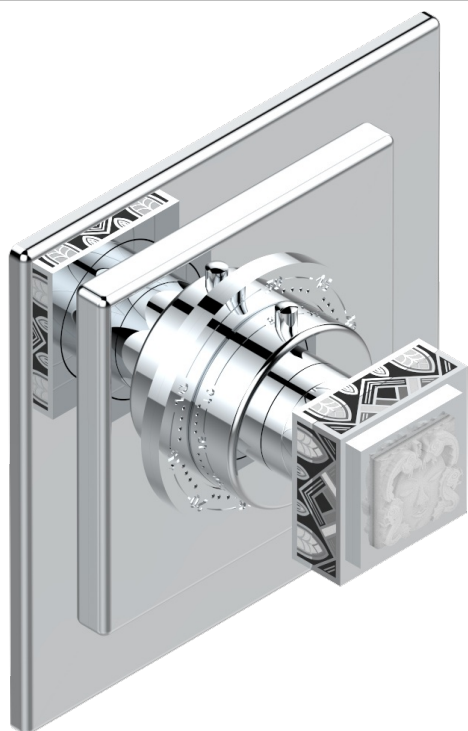

MASQUE DE FEMME LUNAIRE

A2R-15EN16EC

Trim plate and handle for eurotherm valve 8200/us & 8300/us

THG[®]
PARIS

CHARACTERISTIC

- Masque de Femme Lunaire
- Trim plate and handle for eurotherm valve 8200/us & 8300/us

AVAILABLE FINITIONS

Black ceram - D30
Chrome polished - A02
Chrome polished / gold polished - G02
Gold mat - F07
Gold polished - F01
Matt chrome (American satin) - C02

Matt nickel (American satin) - C01
Nickel polished - B01
Soft gold - F30
Soft matt gold - F31