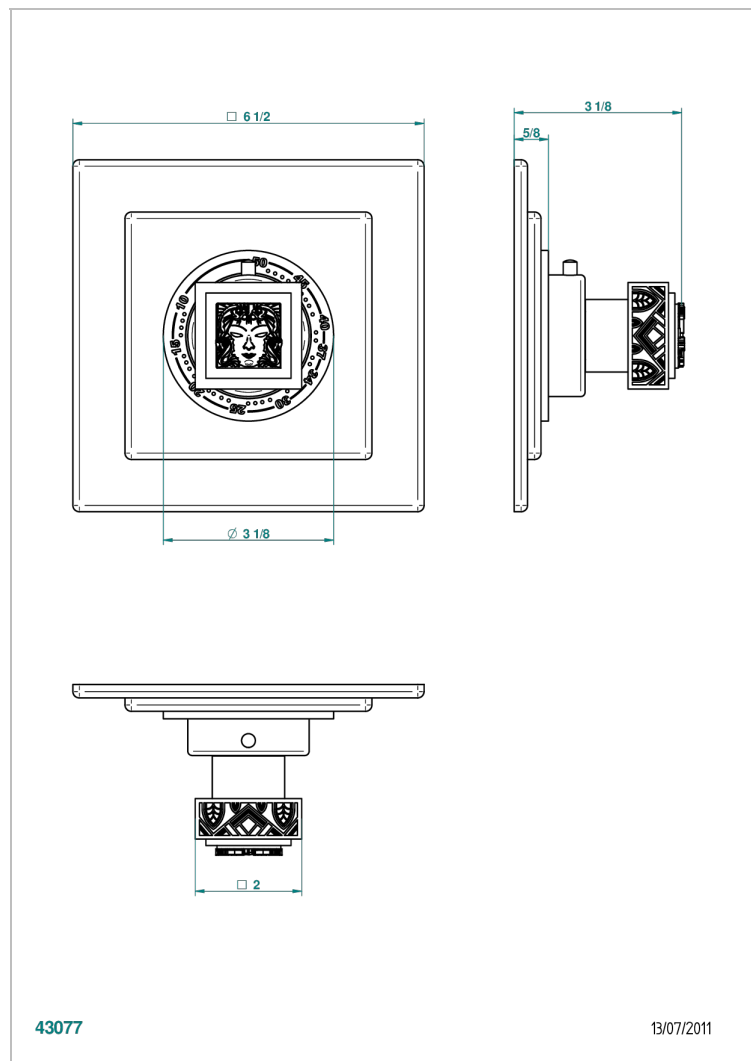

MASQUE DE FEMME LUNAIRE

A2R-15EN16EC

Trim plate and handle for eurotherm valve 8200/us & 8300/us

THG[®]
PARIS

CHARACTERISTIC

- Masque de Femme Lunaire
- Trim plate and handle for eurotherm valve 8200/us & 8300/us

AVAILABLE FINITIONS

Black ceram - D30
Chrome polished - A02
Chrome polished / gold polished - G02
Gold mat - F07
Gold polished - F01
Matt chrome (American satin) - C02

Matt nickel (American satin) - C01
Nickel polished - B01
Soft gold - F30
Soft matt gold - F31