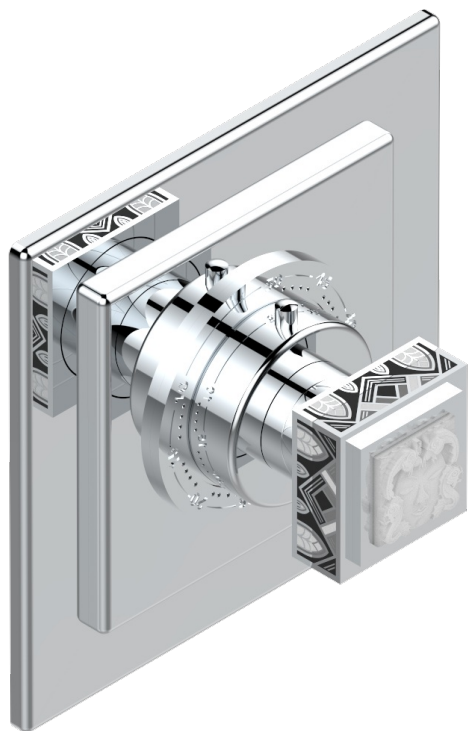

MASQUE DE FEMME LUNAIRE

A2R-15EN16EC

Trim plate and handle for eurotherm valve 8200/us & 8300/us

THG[®]
PARIS

CHARACTERISTIC

- Masque de Femme Lunaire
- Trim plate and handle for eurotherm valve 8200/us & 8300/us

AVAILABLE FINITIONS

Black ceram - D30
Chrome polished - A02
Chrome polished / gold polished - G02
Gold mat - F07
Gold polished - F01
Matt chrome (American satin) - C02

Matt nickel (American satin) - C01
Nickel polished - B01
Soft gold - F30
Soft matt gold - F31