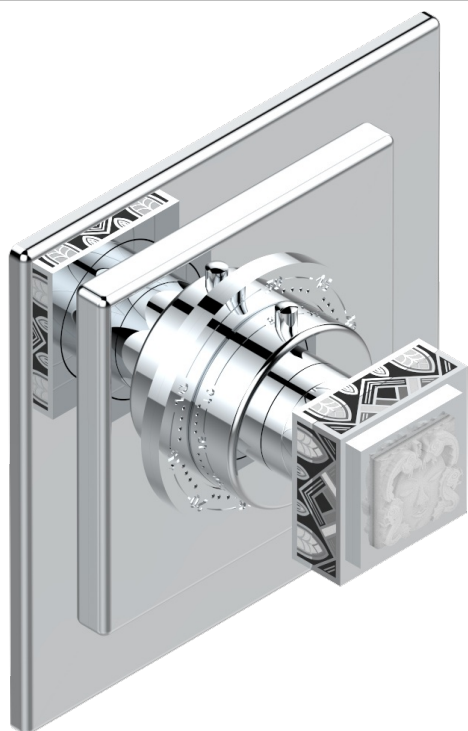

# MASQUE DE FEMME LUNAIRE

A2R-15EN16EC

Trim for Eurotherm thermostat n° 8105N, 8200N, 8300

THG<sup>®</sup>  
PARIS

## CHARACTERISTIC

- Masque de Femme Lunaire
- Trim for Eurotherm thermostat n° 8105N, 8200N, 8300

## RELATED SKU'S

- Ref. G00-8105N 1/2" Eurotherm thermostat, 40 l/min with wax cartridge
- Ref. G00-8200N 3/4" Eurotherm thermostat, 80 l/min