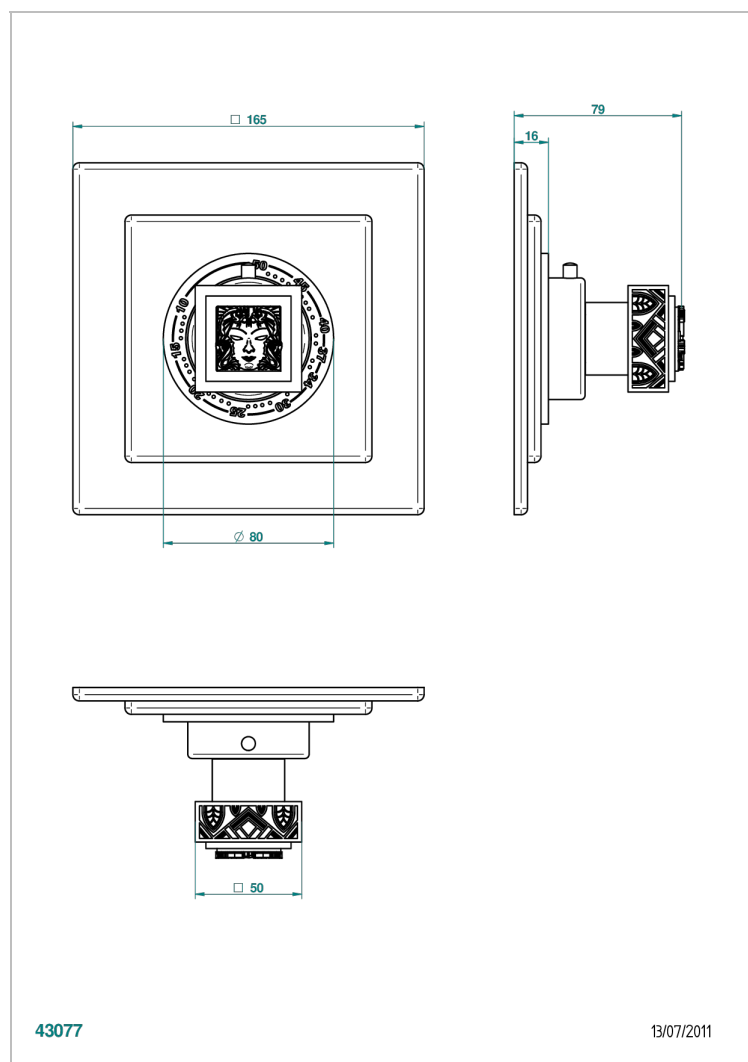

# MASQUE DE FEMME LUNAIRE

A2R-15EN16EC

Trim for Eurotherm thermostat n° 8105N, 8200N, 8300

THG<sup>®</sup>  
PARIS

## CHARACTERISTIC

- Masque de Femme Lunaire
- Trim for Eurotherm thermostat n° 8105N, 8200N, 8300

## RELATED SKU'S

- Ref. G00-8105N 1/2" Eurotherm thermostat, 40 l/min with wax cartridge
- Ref. G00-8200N 3/4" Eurotherm thermostat, 80 l/min