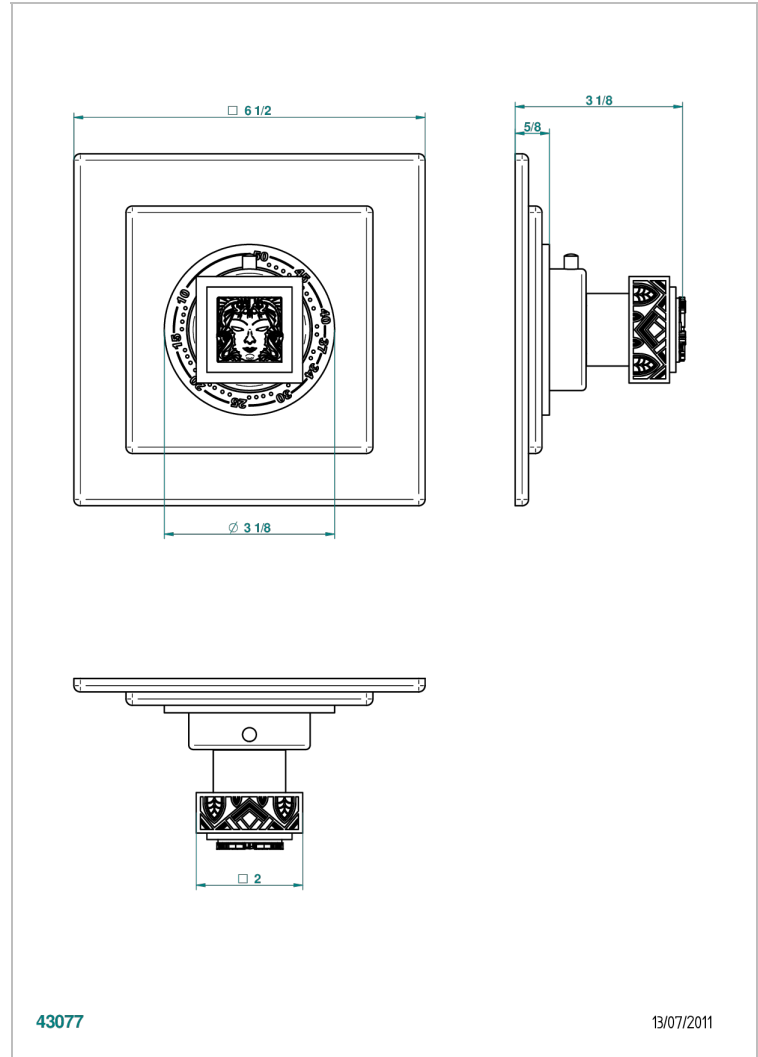

MASQUE DE FEMME LUNAIRE

A2R-15EN16EC

Trim for Eurotherm thermostat n° 8105N, 8200N, 8300

THG[®]
PARIS

CHARACTERISTIC

- Masque de Femme Lunaire
- Trim for Eurotherm thermostat n° 8105N, 8200N, 8300

RELATED SKU'S

- Ref. G00-8105N 1/2" Eurotherm thermostat, 40 l/min with wax cartridge
- Ref. G00-8200N 3/4" Eurotherm thermostat, 80 l/min

AVAILABLE FINITIONS

Black ceram - D30
Matt chrome - C02
Matt gold - F07
Matt nickel (color finish) - C01
Polished chrome (color finish) - A02
Polished chrome / Polished gold (color finish) - G02