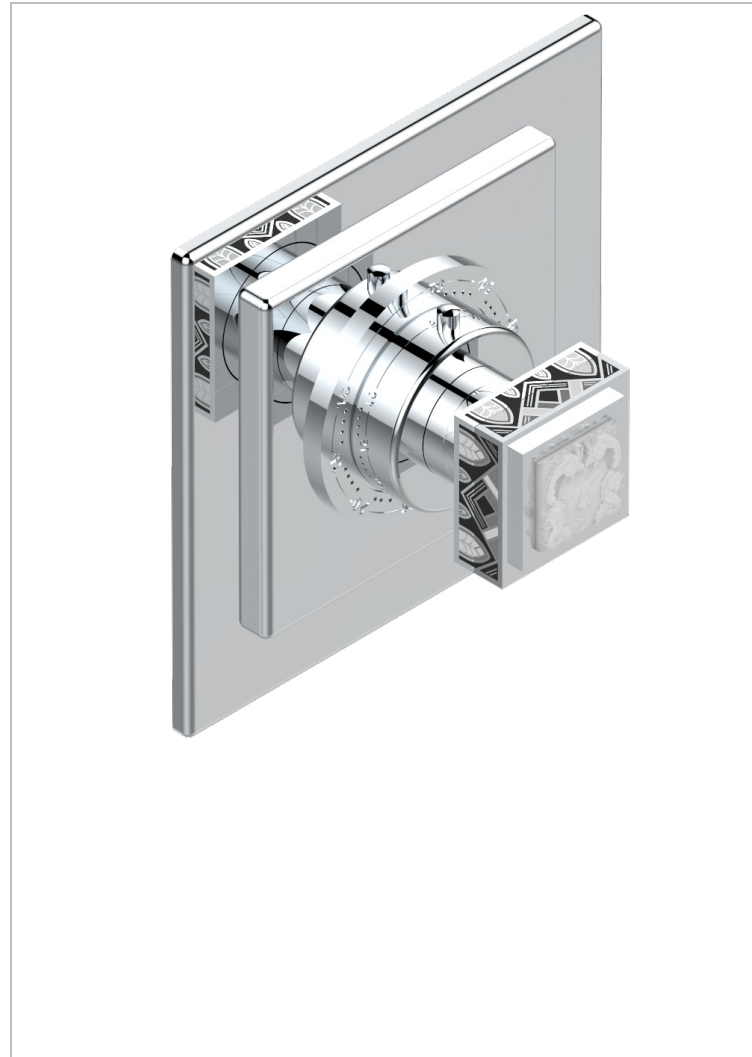

MASQUE DE FEMME LUNAIRE

A2R-15EN16EC

Trim for Eurotherm thermostat n° 8105N, 8200N, 8300

THG[®]
PARIS

CHARACTERISTIC

- Masque de Femme Lunaire
- Trim for Eurotherm thermostat n° 8105N, 8200N, 8300

RELATED SKU'S

- Ref. G00-8105N 1/2" Eurotherm thermostat, 40 l/min with wax cartridge
- Ref. G00-8200N 3/4" Eurotherm thermostat, 80 l/min

AVAILABLE FINITIONS

Black ceram - D30
Matt chrome - C02
Matt gold - F07
Matt nickel (color finish) - C01
Polished chrome (color finish) - A02
Polished chrome / Polished gold (color finish) - G02

Polished gold (color finish) - F01
Polished nickel - B01
Soft gold - F30
Soft matt gold - F31