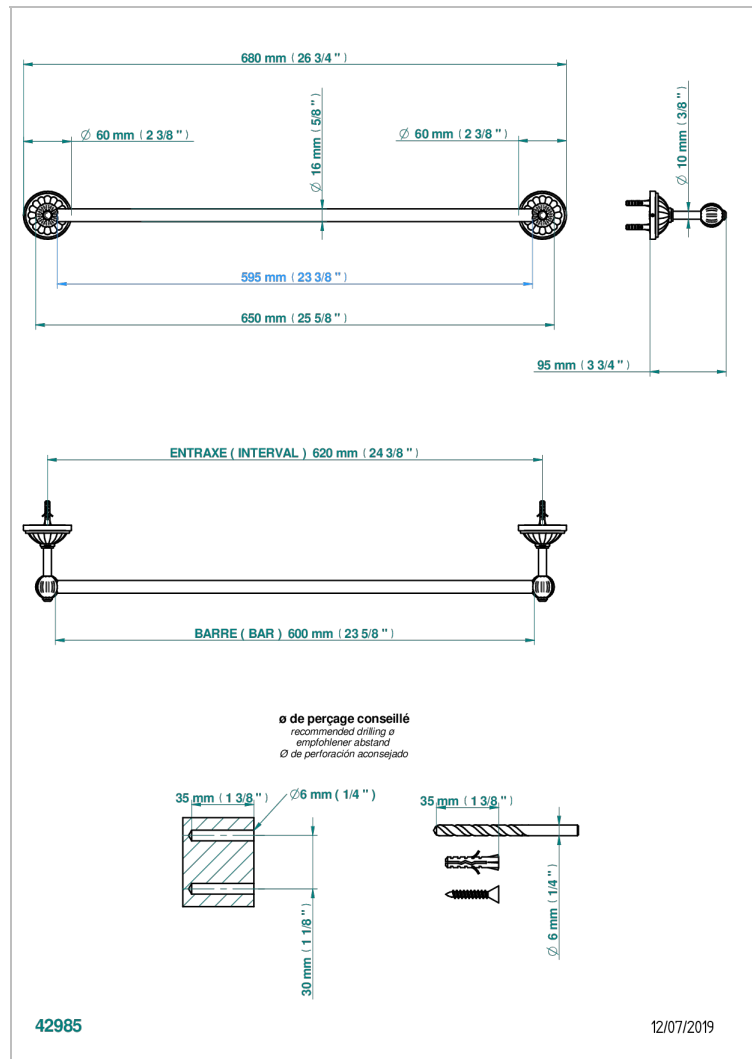

MANDARINE CLEAR CRYSTAL

U1D-514/60

Towel bar, 24" long

CHARACTERISTIC

- Mandarine Clear crystal
- Towel bar, 24" long

AVAILABLE FINITIONS

Black ceram - D30
Blush PVD - H62
Brass color PVD - H49
Brown bronze color PVD - F33
Chrome polished - A02
Chrome polished / gold polished - G02