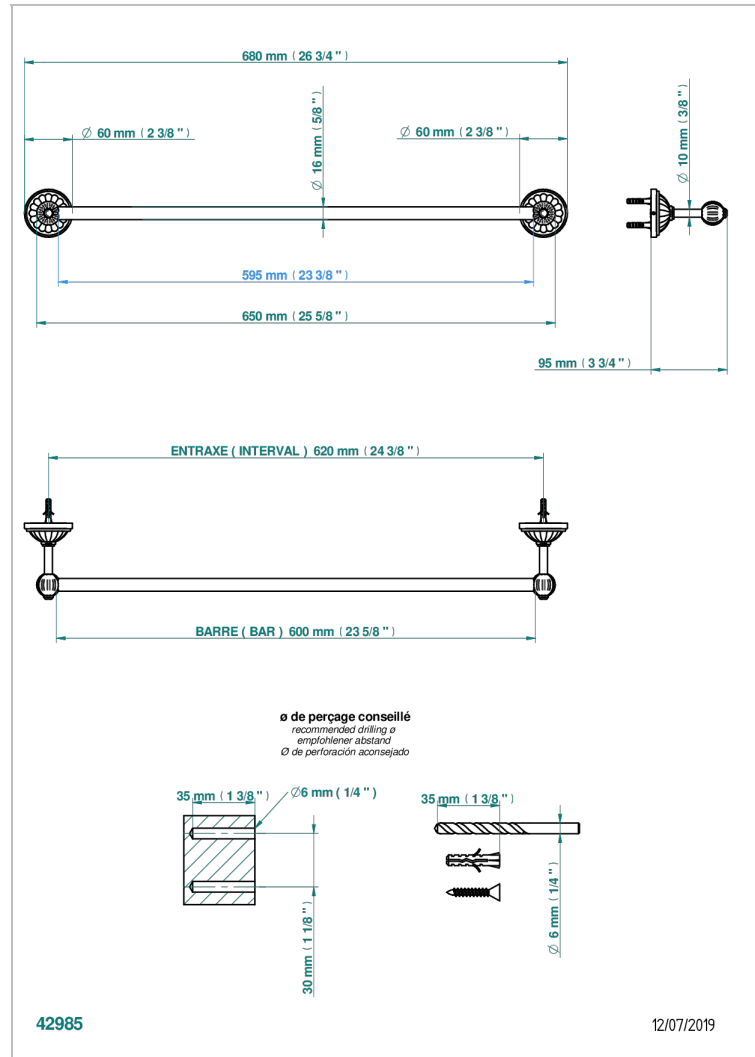

MANDARINE CLEAR CRYSTAL

U1D-514/60

Single towel rail, fixed rail, length: 600 mm

CHARACTERISTIC

- Mandarine Clear crystal
- Single towel rail, fixed rail, length: 600 mm

AVAILABLE FINITIONS

Antique nickel - H28
Black ceram - D30
Blush PVD - H62
Brass color PVD - H49
Brown bronze color PVD - F33
Gold color PVD - H52