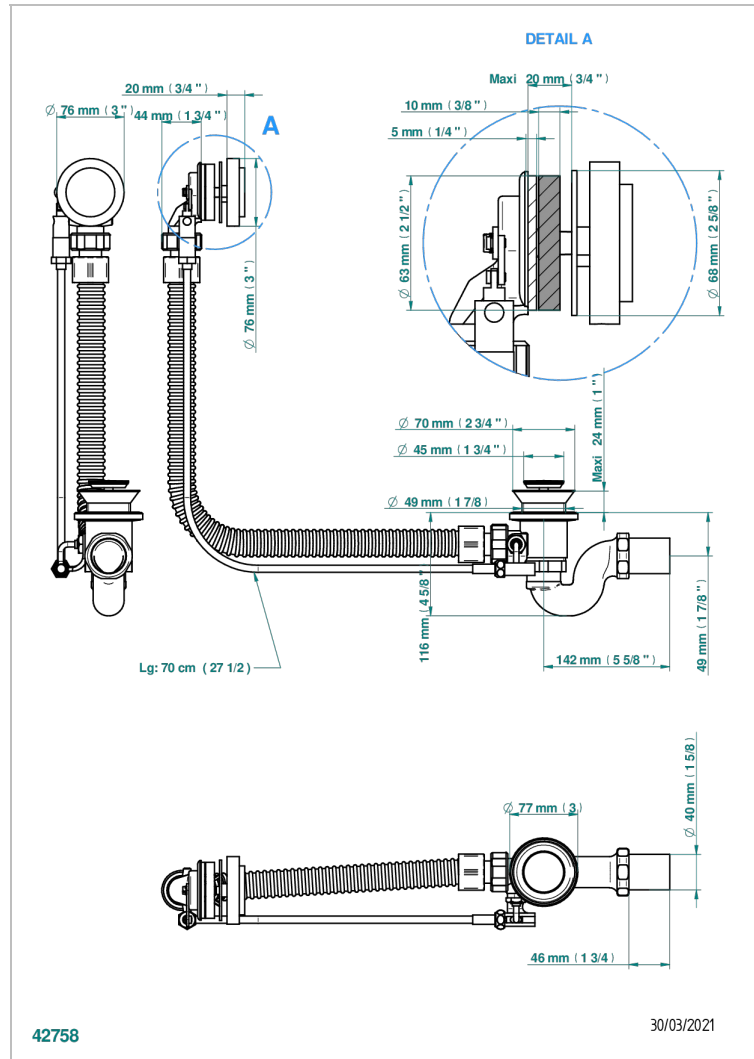

ICON-X CARBON GOLD WITH LEVER

U7T-300/70

Complete bath pop-up waste 70 cm

CHARACTERISTIC

- Icon-x carbon gold with lever
- Complete bath pop-up waste 70 cm

AVAILABLE FINITIONS

Blush PVD - H62
 Brass color PVD - H49
 Brown bronze color PVD - F33
 Gold color PVD - H52
 Graphite PVD - H64
 Matt Umber PVD - H67