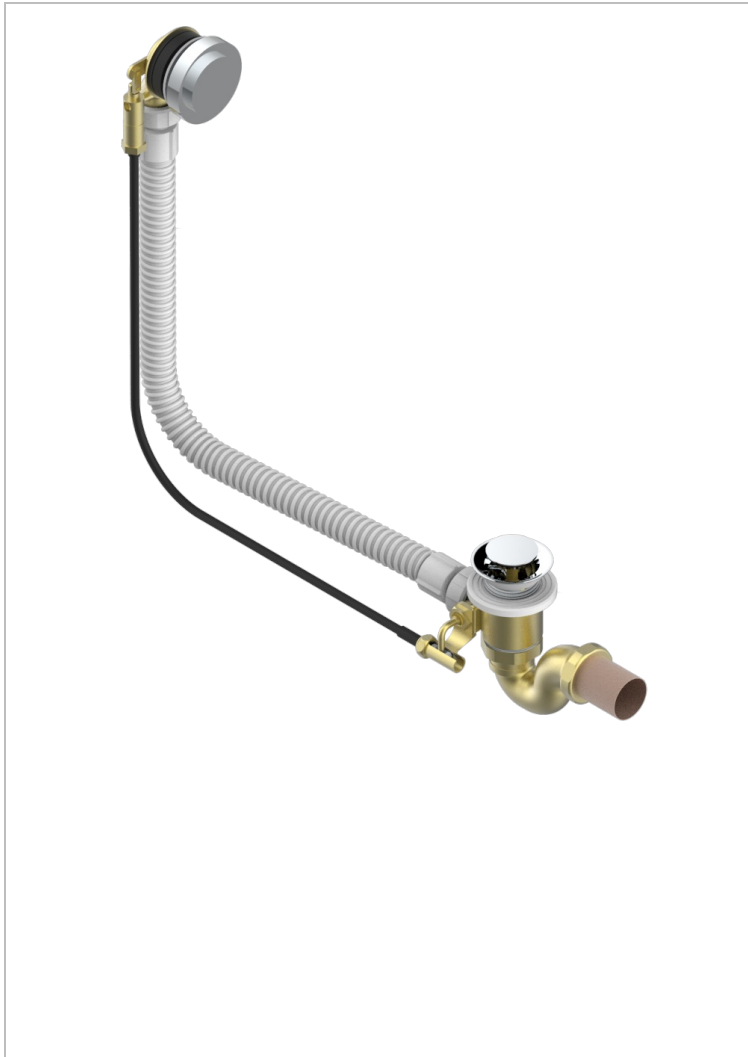

ICON-X CARBON GOLD WITH LEVER

U7T-300/70

Complete bath pop-up waste 70 cm

CHARACTERISTIC

- Icon-x carbon gold with lever
- Complete bath pop-up waste 70 cm

AVAILABLE FINITIONS

Blush PVD - H62
 Brass color PVD - H49
 Brown bronze color PVD - F33
 Gold color PVD - H52
 Graphite PVD - H64
 Matt Umber PVD - H67

Matt blush PVD - H60
 Matt brass color PVD - H50
 Matt brown bronze color PVD - F34
 Matt gold color PVD - H53
 Matt graphite PVD - H65
 Matt nickel color PVD - H56

Nickel color PVD - H55
 Polished chrome (color finish) - A02
 Umber PVD - H66