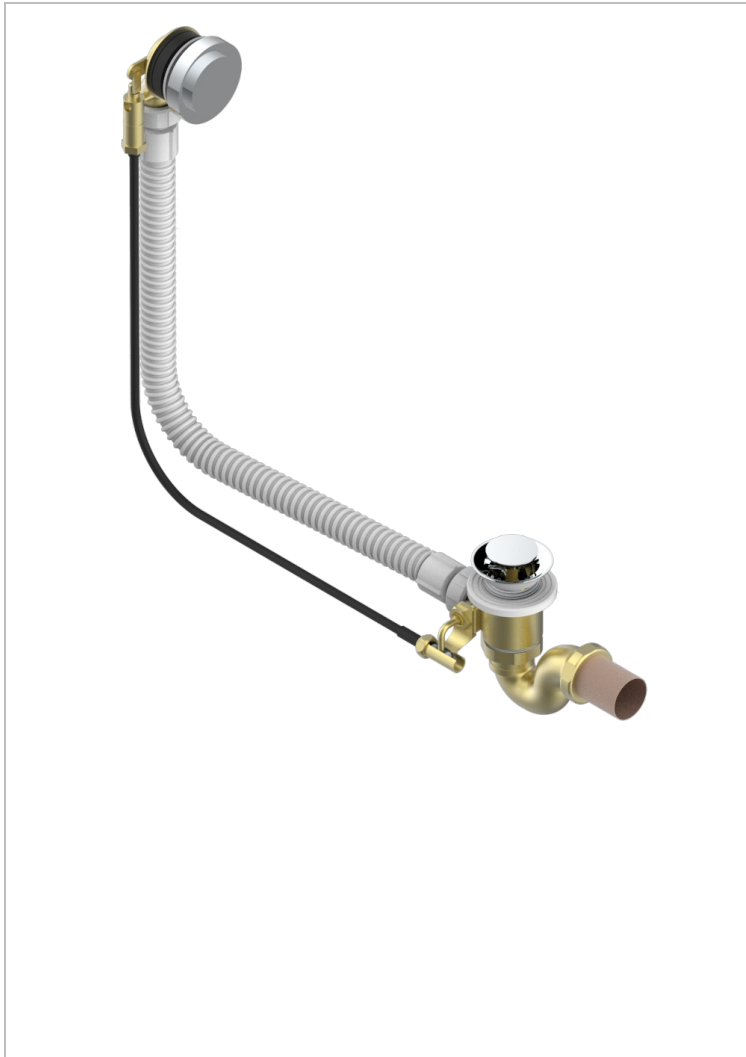

# ICON-X CARBON GOLD

U7S-300/70

Complete bath pop-up waste 70 cm

## CHARACTERISTIC

- Icon-x carbon gold
- Complete bath pop-up waste 70 cm

## AVAILABLE FINITIONS

Blush PVD - H62  
Brass color PVD - H49  
Brown bronze color PVD - F33  
Gold color PVD - H52  
Graphite PVD - H64  
Matt Umber PVD - H67

Matt blush PVD - H60  
Matt brass color PVD - H50  
Matt brown bronze color PVD - F34  
Matt gold color PVD - H53  
Matt graphite PVD - H65  
Matt nickel color PVD - H56

Nickel color PVD - H55  
Polished chrome (color finish) - A02  
Umber PVD - H66