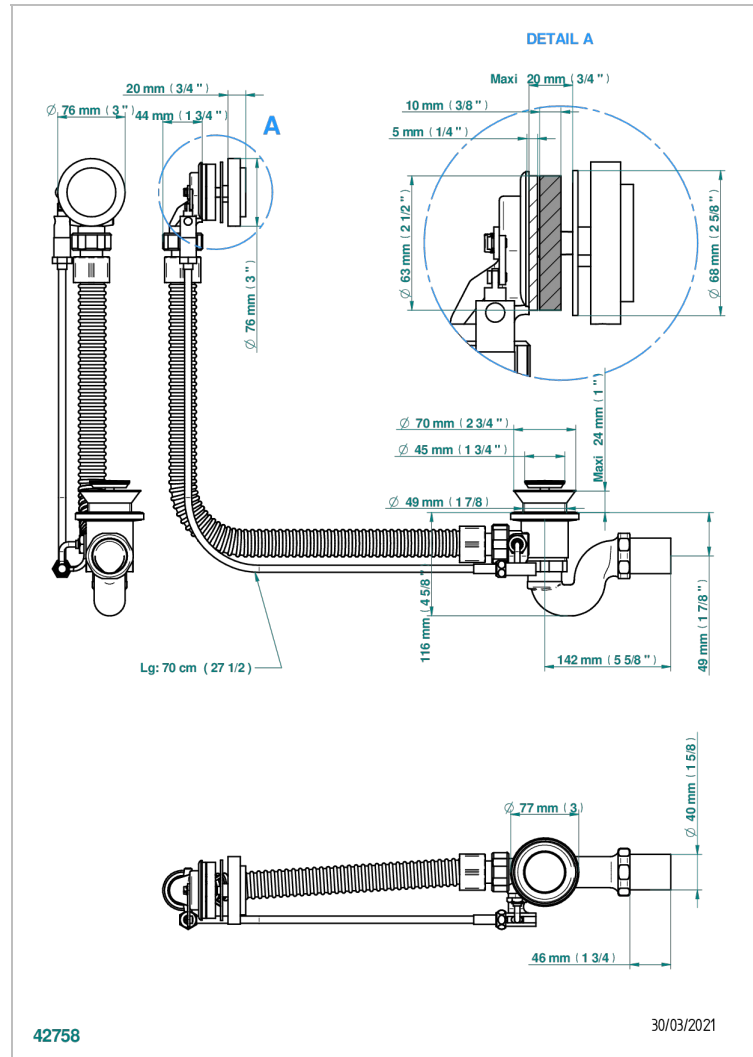

# ICON-X CARBON GOLD

U7S-300/70

Complete bath pop-up waste 70 cm

## CHARACTERISTIC

- Icon-x carbon gold
- Complete bath pop-up waste 70 cm

Nickel color PVD - H55  
Polished chrome (color finish) - A02  
Umber PVD - H66