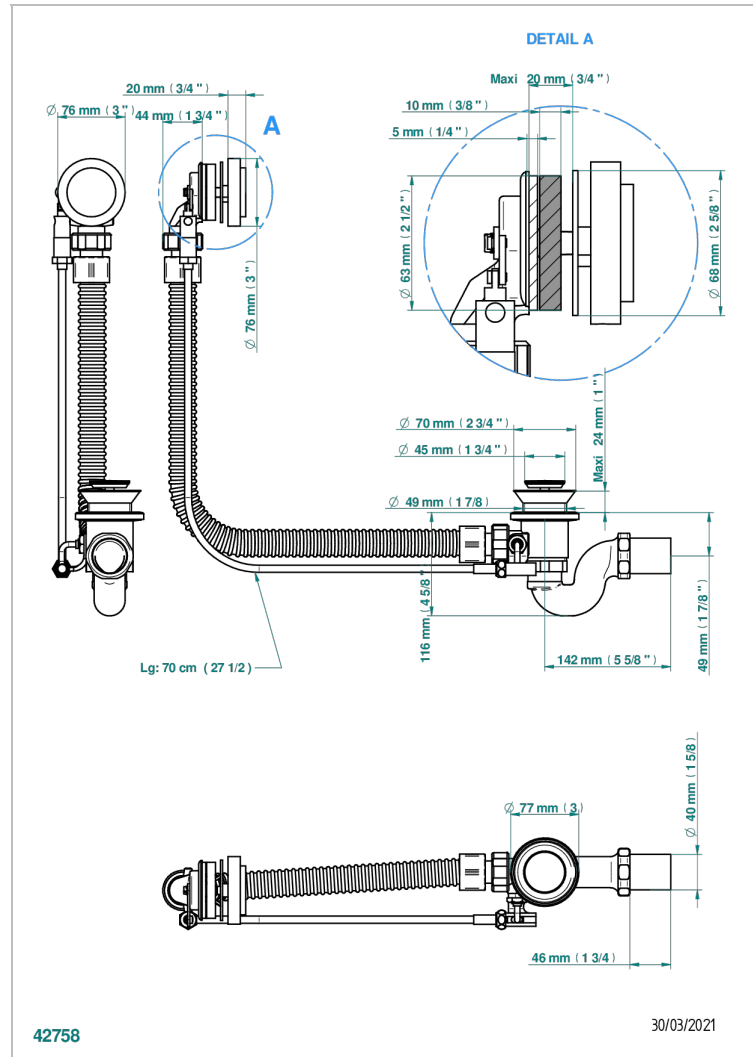

NEW PARADISE

U5P-300/70

Complete bath pop-up waste 70 cm

CHARACTERISTIC

- New Paradise
- Complete bath pop-up waste 70 cm

AVAILABLE FINITIONS

Blush PVD - H62
Brass color PVD - H49
Brown bronze color PVD - F33
Gold color PVD - H52
Graphite PVD - H64
Matt Umber PVD - H67