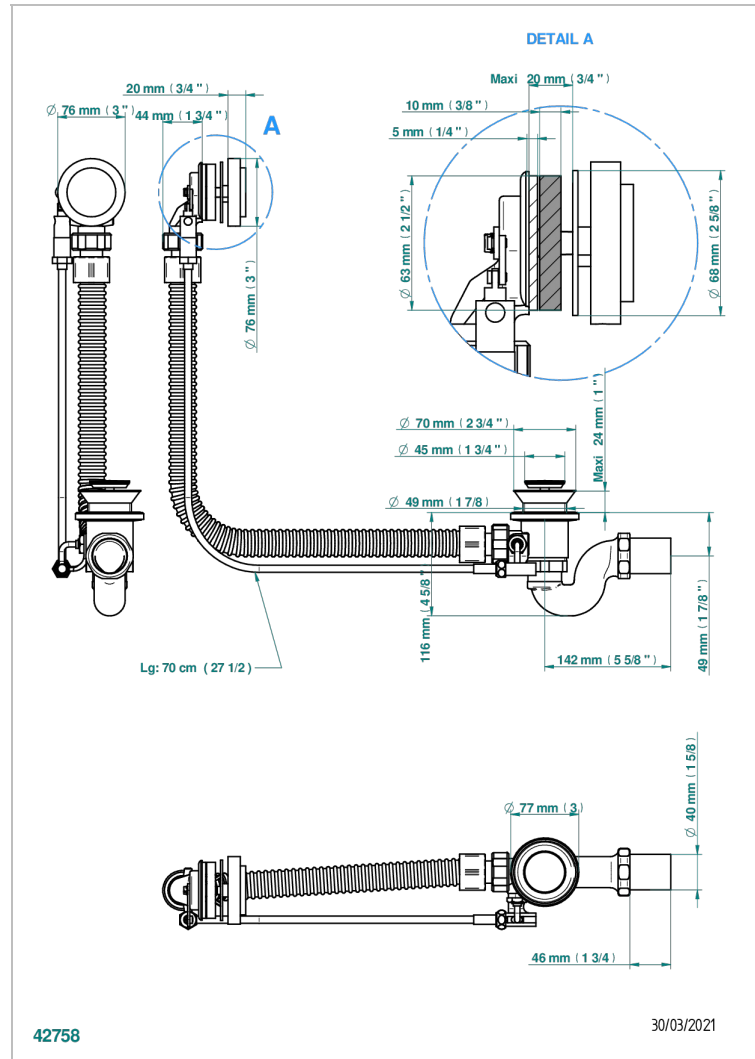

# ZOOM.12

U4L-300/70

Complete bath pop-up waste 70 cm

## CHARACTERISTIC

- Zoom.12
- Complete bath pop-up waste 70 cm

Nickel color PVD - H55  
Polished chrome (color finish) - A02  
Umber PVD - H66