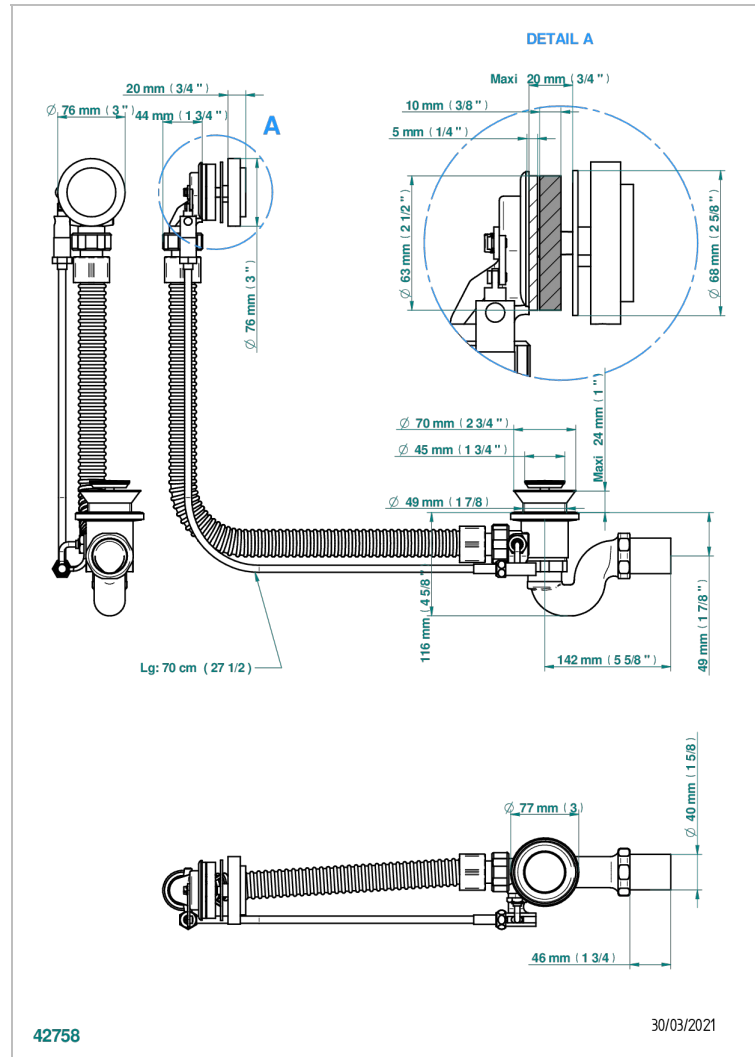

ZOOM.5

U4J-300/70

Complete bath pop-up waste 70 cm

CHARACTERISTIC

- Zoom.5
- Complete bath pop-up waste 70 cm

AVAILABLE FINITIONS

Blush PVD - H62
Brass color PVD - H49
Brown bronze color PVD - F33
Gold color PVD - H52
Graphite PVD - H64
Matt Umber PVD - H67