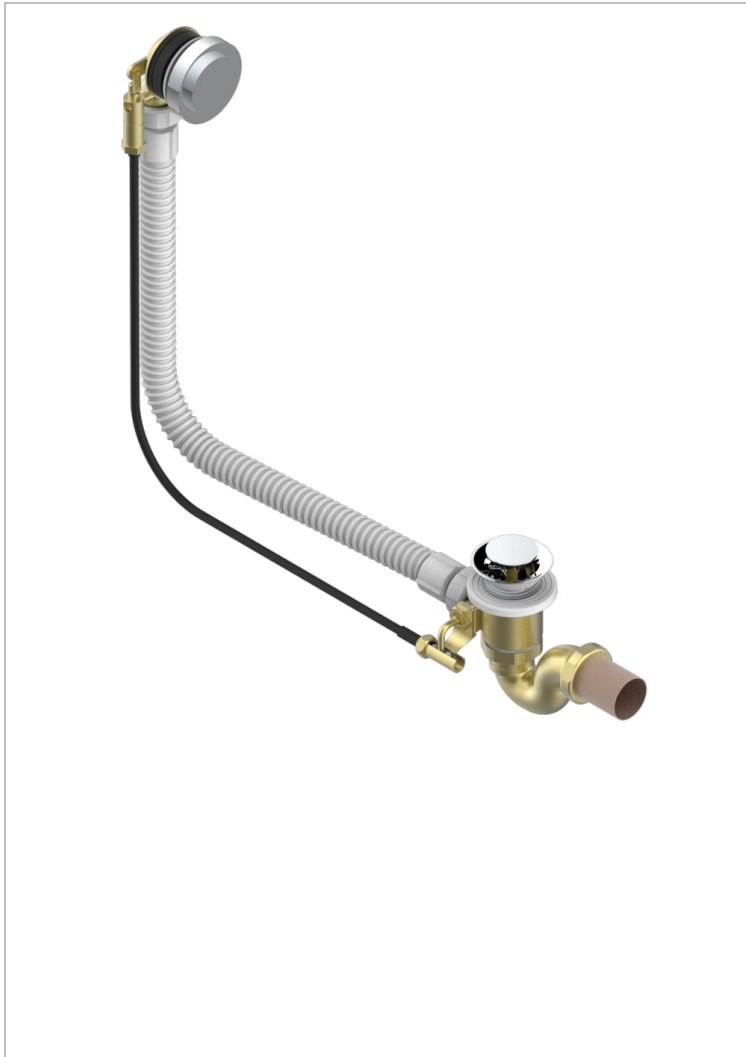

ZOOM.5

U4J-300/70

Complete bath pop-up waste 70 cm

CHARACTERISTIC

- Zoom.5
- Complete bath pop-up waste 70 cm

AVAILABLE FINITIONS

Blush PVD - H62
Brass color PVD - H49
Brown bronze color PVD - F33
Gold color PVD - H52
Graphite PVD - H64
Matt Umber PVD - H67

Matt blush PVD - H60
Matt brass color PVD - H50
Matt brown bronze color PVD - F34
Matt gold color PVD - H53
Matt graphite PVD - H65
Matt nickel color PVD - H56

Nickel color PVD - H55
Polished chrome (color finish) - A02
Umber PVD - H66