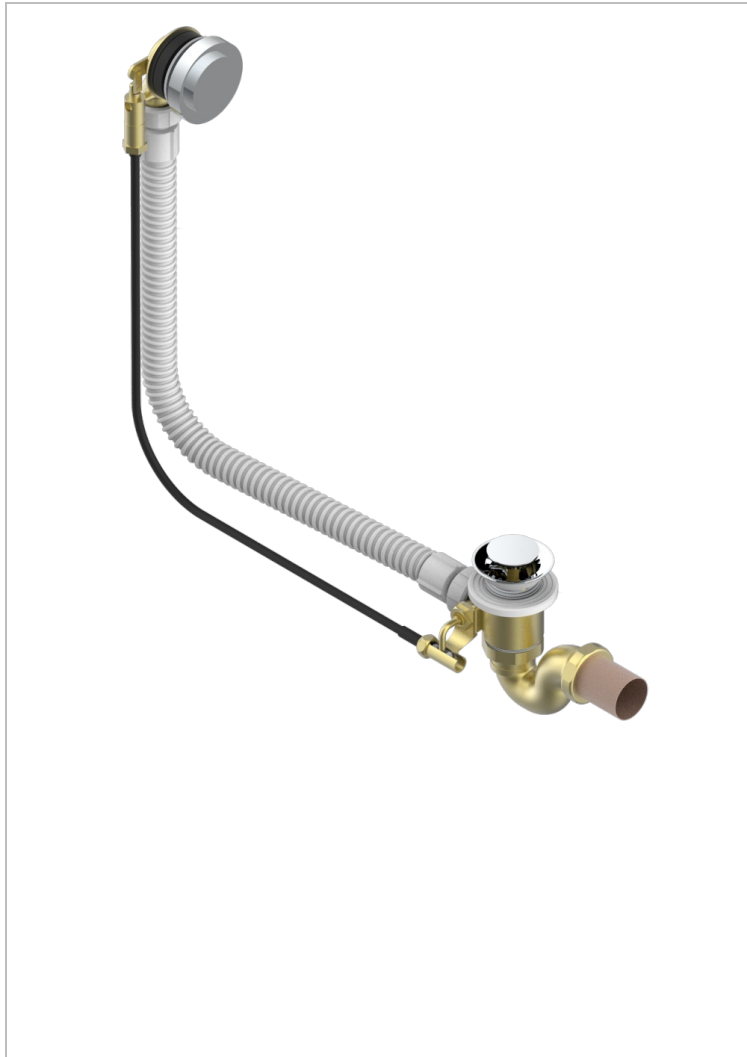

ZOOM.5

U4J-300/70

Complete bath pop-up waste 70 cm

CHARACTERISTIC

- Zoom.5
- Complete bath pop-up waste 70 cm

AVAILABLE FINITIONS

Blush PVD - H62
Brass color PVD - H49
Brown bronze color PVD - F33
Gold color PVD - H52
Graphite PVD - H64
Matt Umber PVD - H67

Matt blush PVD - H60
Matt brass color PVD - H50
Matt brown bronze color PVD - F34
Matt gold color PVD - H53
Matt graphite PVD - H65
Matt nickel color PVD - H56

Nickel color PVD - H55
Polished chrome (color finish) - A02
Umber PVD - H66