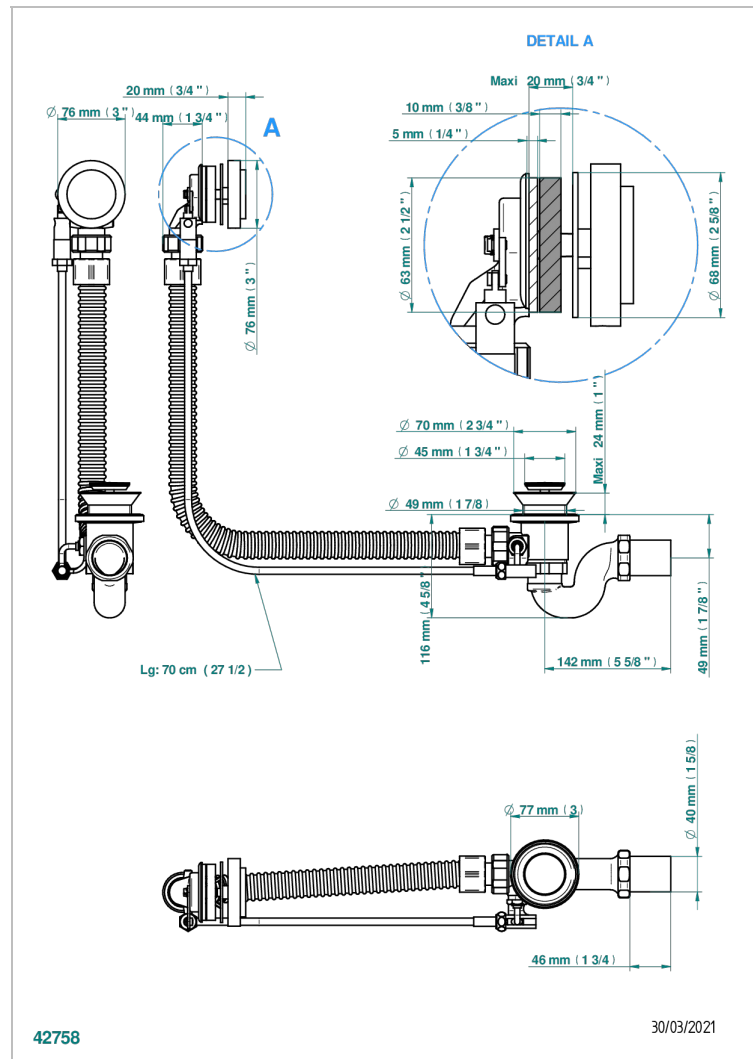

DIPLOMATE SMOOTH RINGS

U4A-300/70

Complete bath pop-up waste 70 cm

CHARACTERISTIC

- Diplomat Smooth rings
- Complete bath pop-up waste 70 cm

AVAILABLE FINITIONS

Blush PVD - H62
 Brass color PVD - H49
 Brown bronze color PVD - F33
 Gold color PVD - H52
 Graphite PVD - H64
 Matt Umber PVD - H67