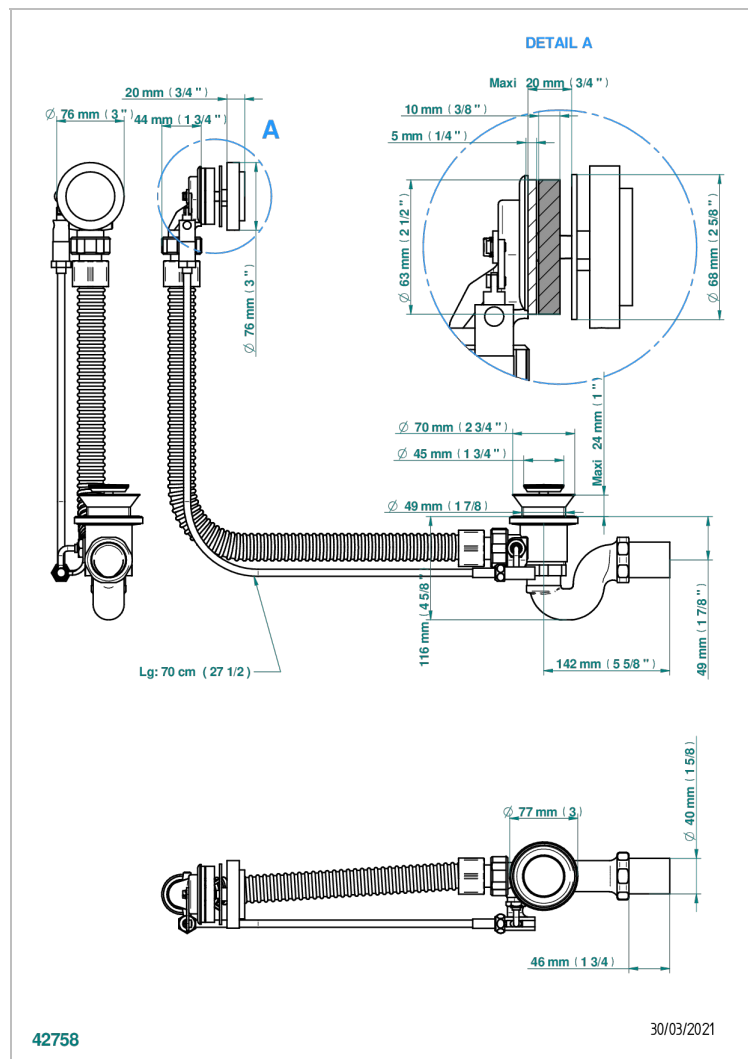

ESTRELA METAL INLAYS

U3L-300/70

Complete bath pop-up waste 70 cm

CHARACTERISTIC

- Estrela Metal inlays
- Complete bath pop-up waste 70 cm

AVAILABLE FINITIONS

Blush PVD - H62
Brass color PVD - H49
Brown bronze color PVD - F33
Gold color PVD - H52
Graphite PVD - H64
Matt Umber PVD - H67