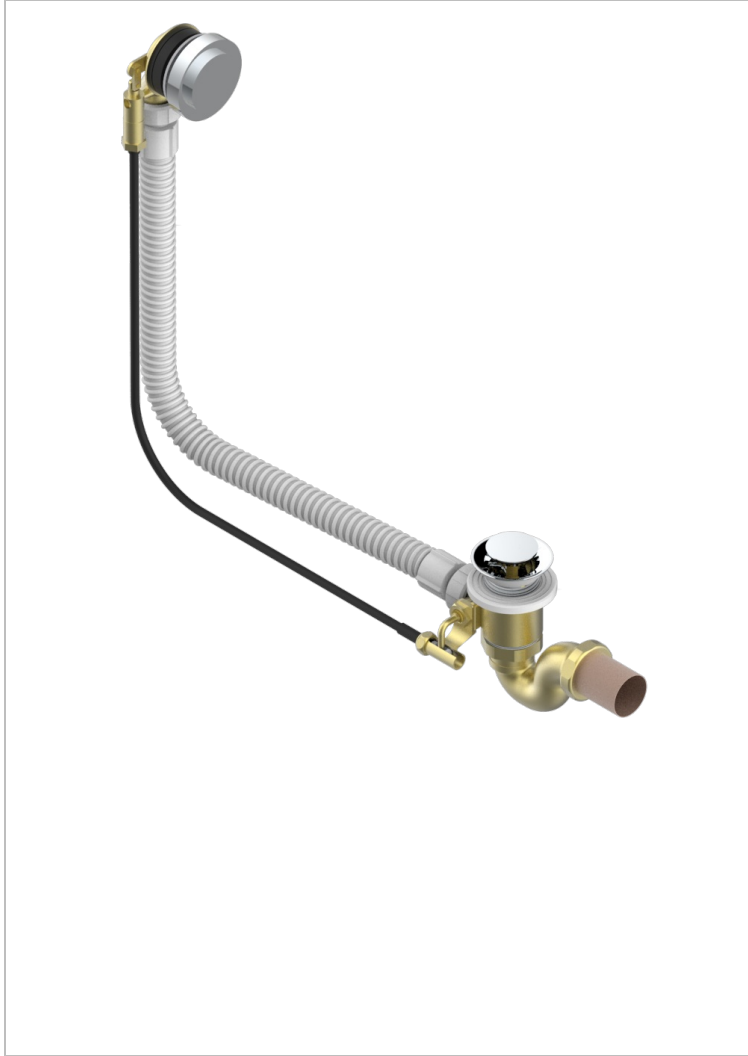

# NIHAL IVORY PORCELAIN

U2N-300/70

Complete bath pop-up waste 70 cm

## CHARACTERISTIC

- Nihal Ivory porcelain
- Complete bath pop-up waste 70 cm

## AVAILABLE FINITIONS

- Blush PVD - H62
- Brass color PVD - H49
- Brown bronze color PVD - F33
- Gold color PVD - H52
- Graphite PVD - H64
- Matt Umber PVD - H67

- Matt blush PVD - H60
- Matt brass color PVD - H50
- Matt brown bronze color PVD - F34
- Matt gold color PVD - H53
- Matt graphite PVD - H65
- Matt nickel color PVD - H56

- Nickel color PVD - H55
- Polished chrome (color finish) - A02
- Umber PVD - H66