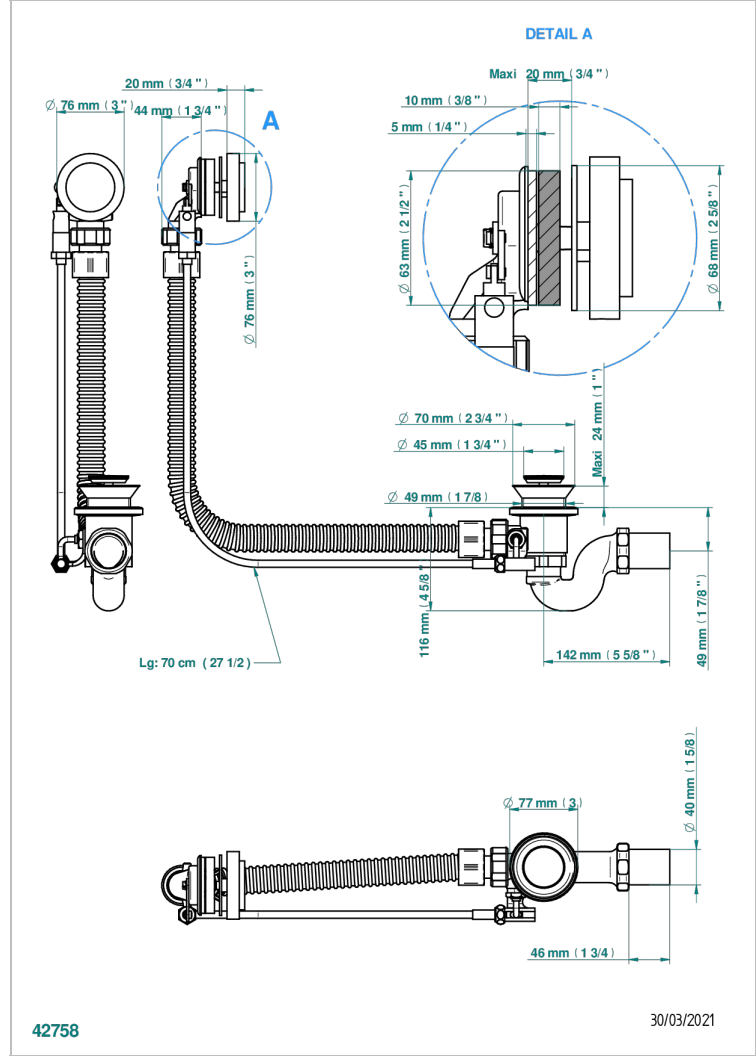

# NIHAL IVORY PORCELAIN

U2N-300/70

Complete bath pop-up waste 70 cm

## CHARACTERISTIC

- Nihal Ivory porcelain
- Complete bath pop-up waste 70 cm

- Nickel color PVD - H55
- Polished chrome (color finish) - A02
- Umber PVD - H66