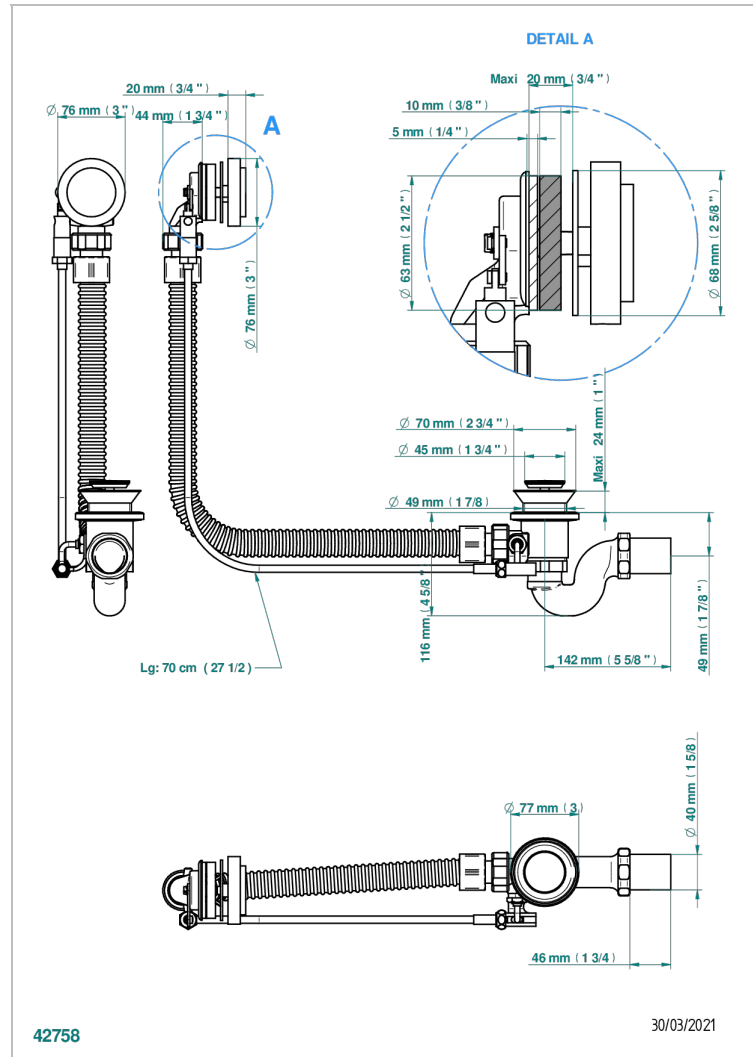

NIHAL METAL

U2M-300/70

Complete bath pop-up waste 70 cm

CHARACTERISTIC

- Nihal Metal
- Complete bath pop-up waste 70 cm

AVAILABLE FINITIONS

Blush PVD - H62
Brass color PVD - H49
Brown bronze color PVD - F33
Gold color PVD - H52
Graphite PVD - H64
Matt Umber PVD - H67