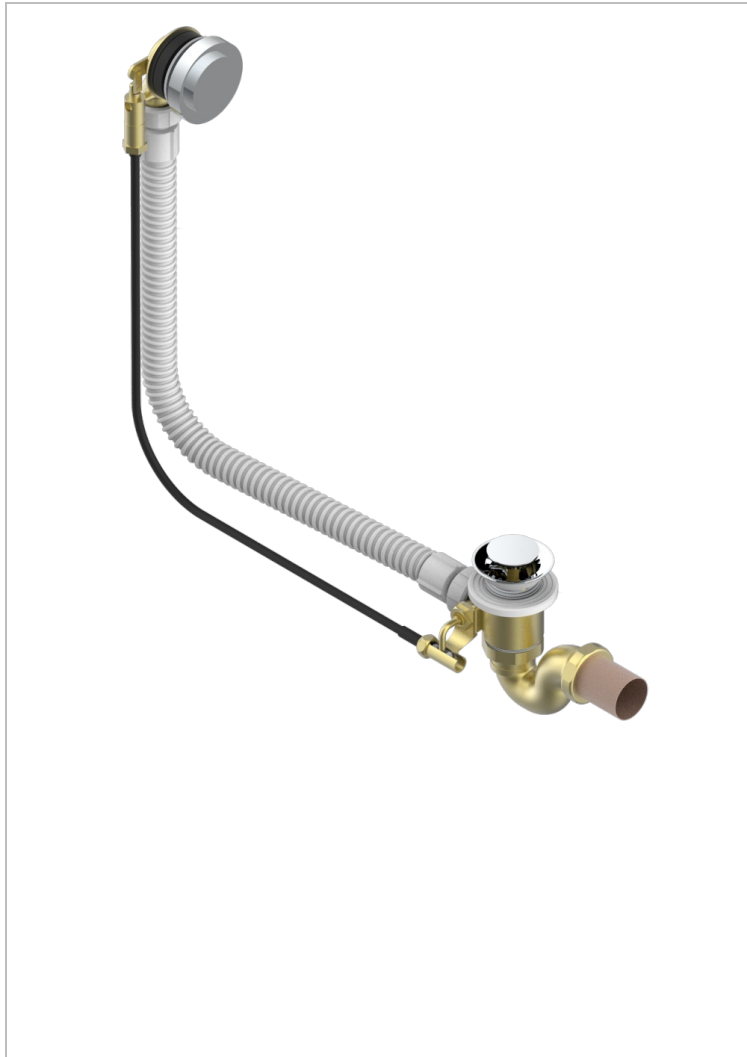

# INFINI WHITE PORCELAIN WITH GOLD DECOR

U2F-300/70

Complete bath pop-up waste 70 cm

## CHARACTERISTIC

- Infini White Porcelain with Gold decor
- Complete bath pop-up waste 70 cm

## AVAILABLE FINITIONS

Blush PVD - H62  
Brass color PVD - H49  
Brown bronze color PVD - F33  
Gold color PVD - H52  
Graphite PVD - H64  
Matt Umber PVD - H67

Matt blush PVD - H60  
Matt brass color PVD - H50  
Matt brown bronze color PVD - F34  
Matt gold color PVD - H53  
Matt graphite PVD - H65  
Matt nickel color PVD - H56

Nickel color PVD - H55  
Polished chrome (color finish) - A02  
Umber PVD - H66