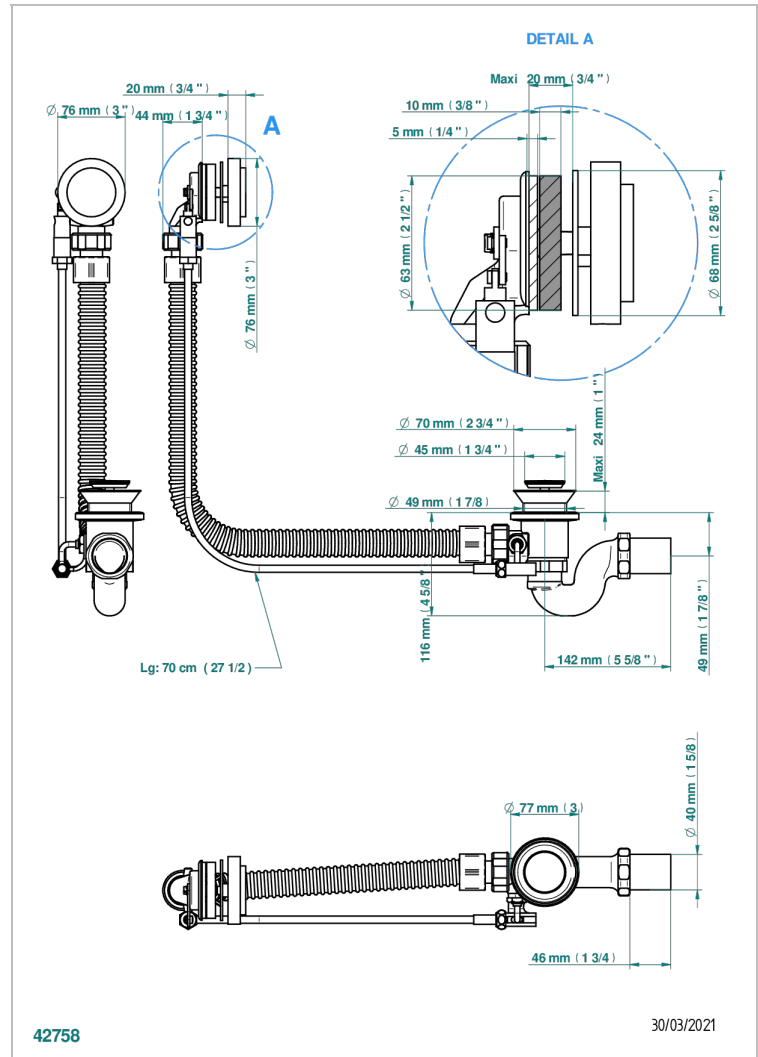

# INFINI WHITE PORCELAIN WITH GOLD DECOR

U2F-300/70

Complete bath pop-up waste 70 cm

## CHARACTERISTIC

- Infini White Porcelain with Gold decor
- Complete bath pop-up waste 70 cm

Nickel color PVD - H55  
Polished chrome (color finish) - A02  
Umber PVD - H66