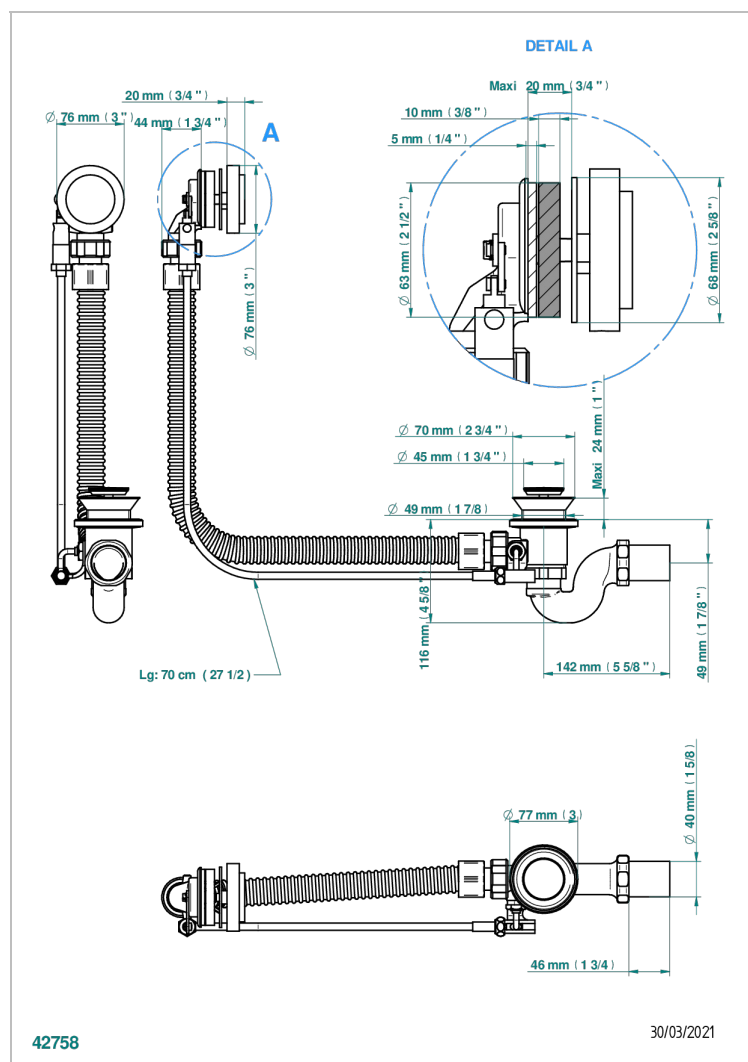

INFINI WHITE PORCELAIN WITH PLATINUM DECOR

U2E-300/70

Complete bath pop-up waste 70 cm

CHARACTERISTIC

- Infini White Porcelain with Platinum decor
- Complete bath pop-up waste 70 cm

AVAILABLE FINITIONS

Blush PVD - H62
Brass color PVD - H49
Brown bronze color PVD - F33
Gold color PVD - H52
Graphite PVD - H64
Matt Umber PVD - H67