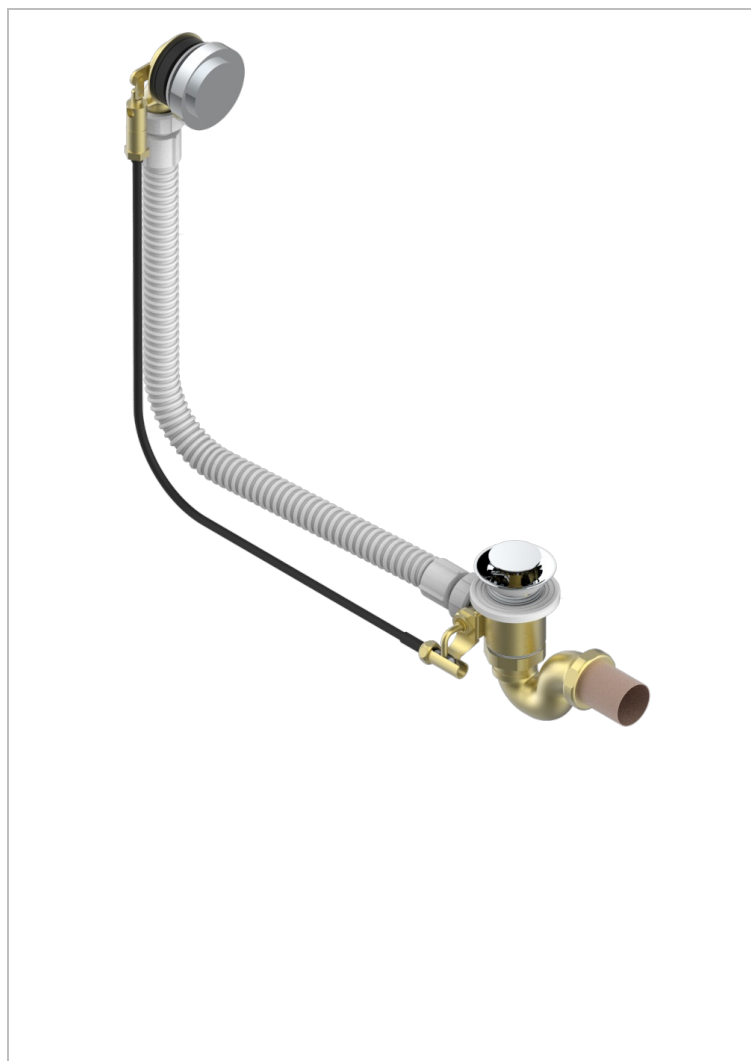

INFINI WHITE PORCELAIN WITH PLATINUM DECOR

U2E-300/70

Complete bath pop-up waste 70 cm

CHARACTERISTIC

- Infini White Porcelain with Platinum decor
- Complete bath pop-up waste 70 cm

AVAILABLE FINITIONS

Blush PVD - H62
Brass color PVD - H49
Brown bronze color PVD - F33
Gold color PVD - H52
Graphite PVD - H64
Matt Umber PVD - H67

Matt blush PVD - H60
Matt brass color PVD - H50
Matt brown bronze color PVD - F34
Matt gold color PVD - H53
Matt graphite PVD - H65
Matt nickel color PVD - H56

Nickel color PVD - H55
Polished chrome (color finish) - A02
Umber PVD - H66