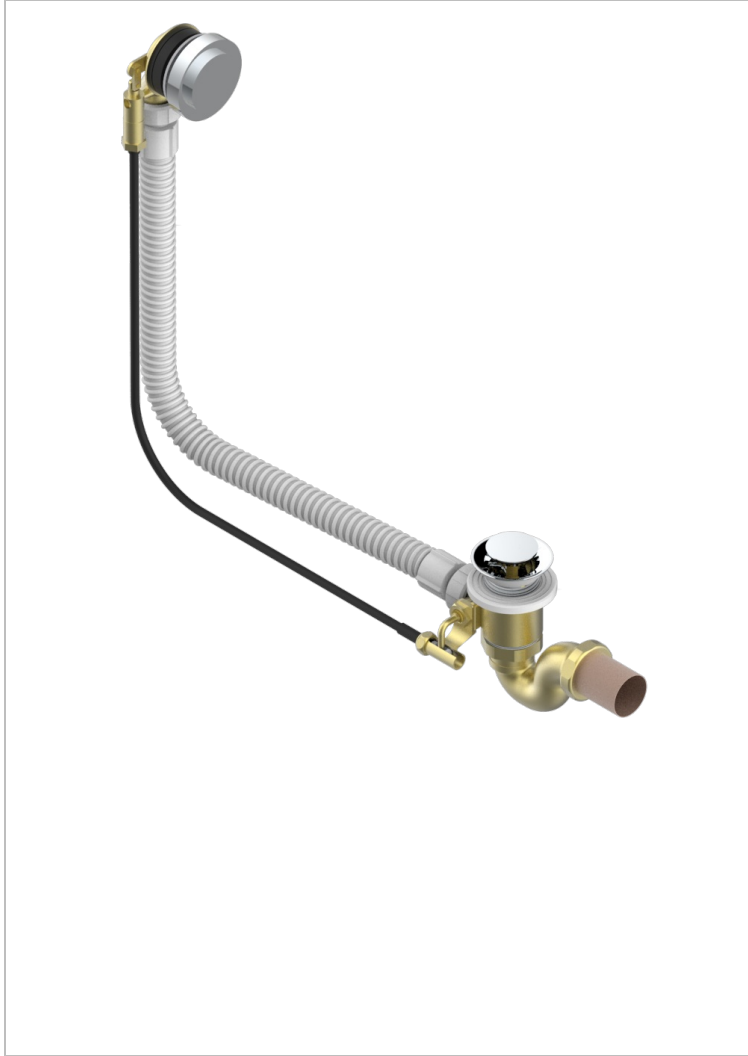

LE 11 WITH LEVER

U2B-300/70

Complete bath pop-up waste 70 cm

CHARACTERISTIC

- Le 11 with lever
- Complete bath pop-up waste 70 cm

AVAILABLE FINITIONS

- Blush PVD - H62
- Brass color PVD - H49
- Brown bronze color PVD - F33
- Gold color PVD - H52
- Graphite PVD - H64
- Matt Umber PVD - H67

- Matt blush PVD - H60
- Matt brass color PVD - H50
- Matt brown bronze color PVD - F34
- Matt gold color PVD - H53
- Matt graphite PVD - H65
- Matt nickel color PVD - H56

- Nickel color PVD - H55
- Polished chrome (color finish) - A02
- Umber PVD - H66