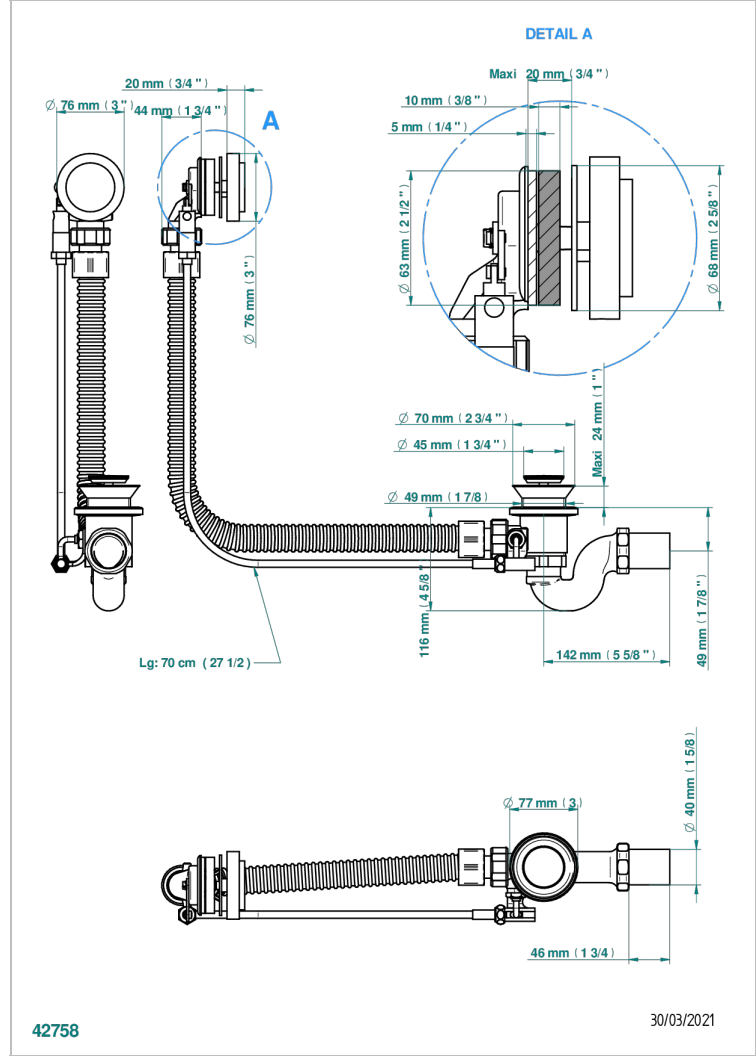

LE 11 WITH LEVER

U2B-300/70

Complete bath pop-up waste 70 cm

CHARACTERISTIC

- Le 11 with lever
- Complete bath pop-up waste 70 cm

AVAILABLE FINITIONS

- Blush PVD - H62
- Brass color PVD - H49
- Brown bronze color PVD - F33
- Gold color PVD - H52
- Graphite PVD - H64
- Matt Umber PVD - H67