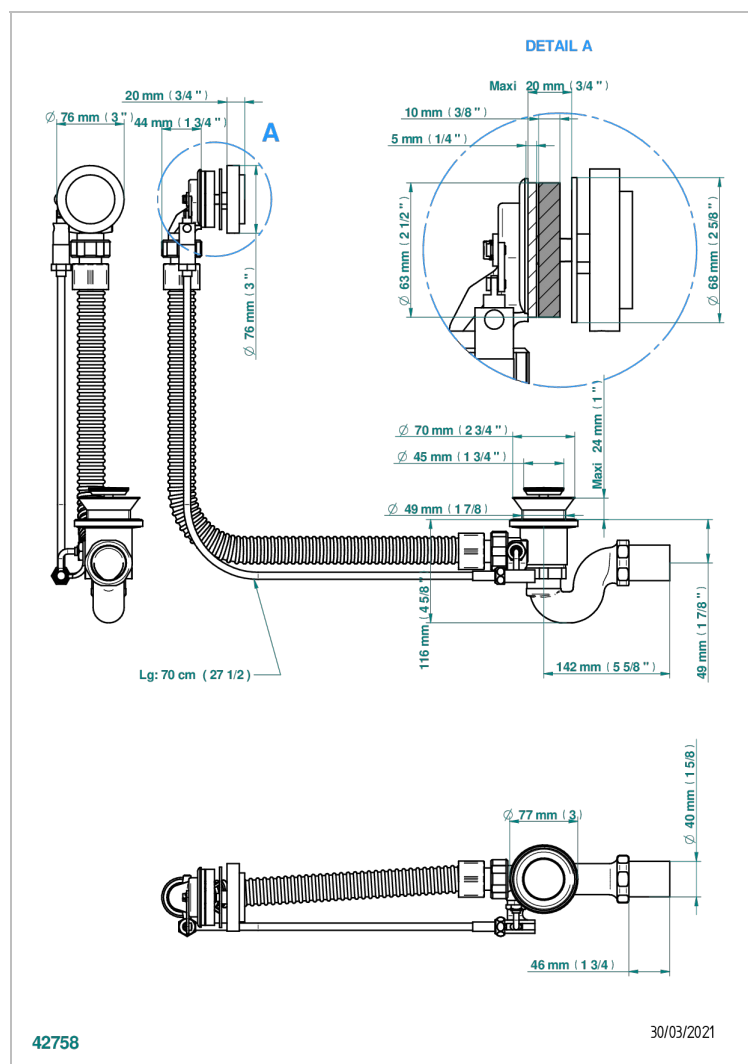

SYSTEM HOWLITE WITH LEVER

G9H-300/70

Complete bath pop-up waste 70 cm

CHARACTERISTIC

- System Howlite with lever
- Complete bath pop-up waste 70 cm

AVAILABLE FINITIONS

Blush PVD - H62
 Brass color PVD - H49
 Brown bronze color PVD - F33
 Gold color PVD - H52
 Graphite PVD - H64
 Matt Umber PVD - H67